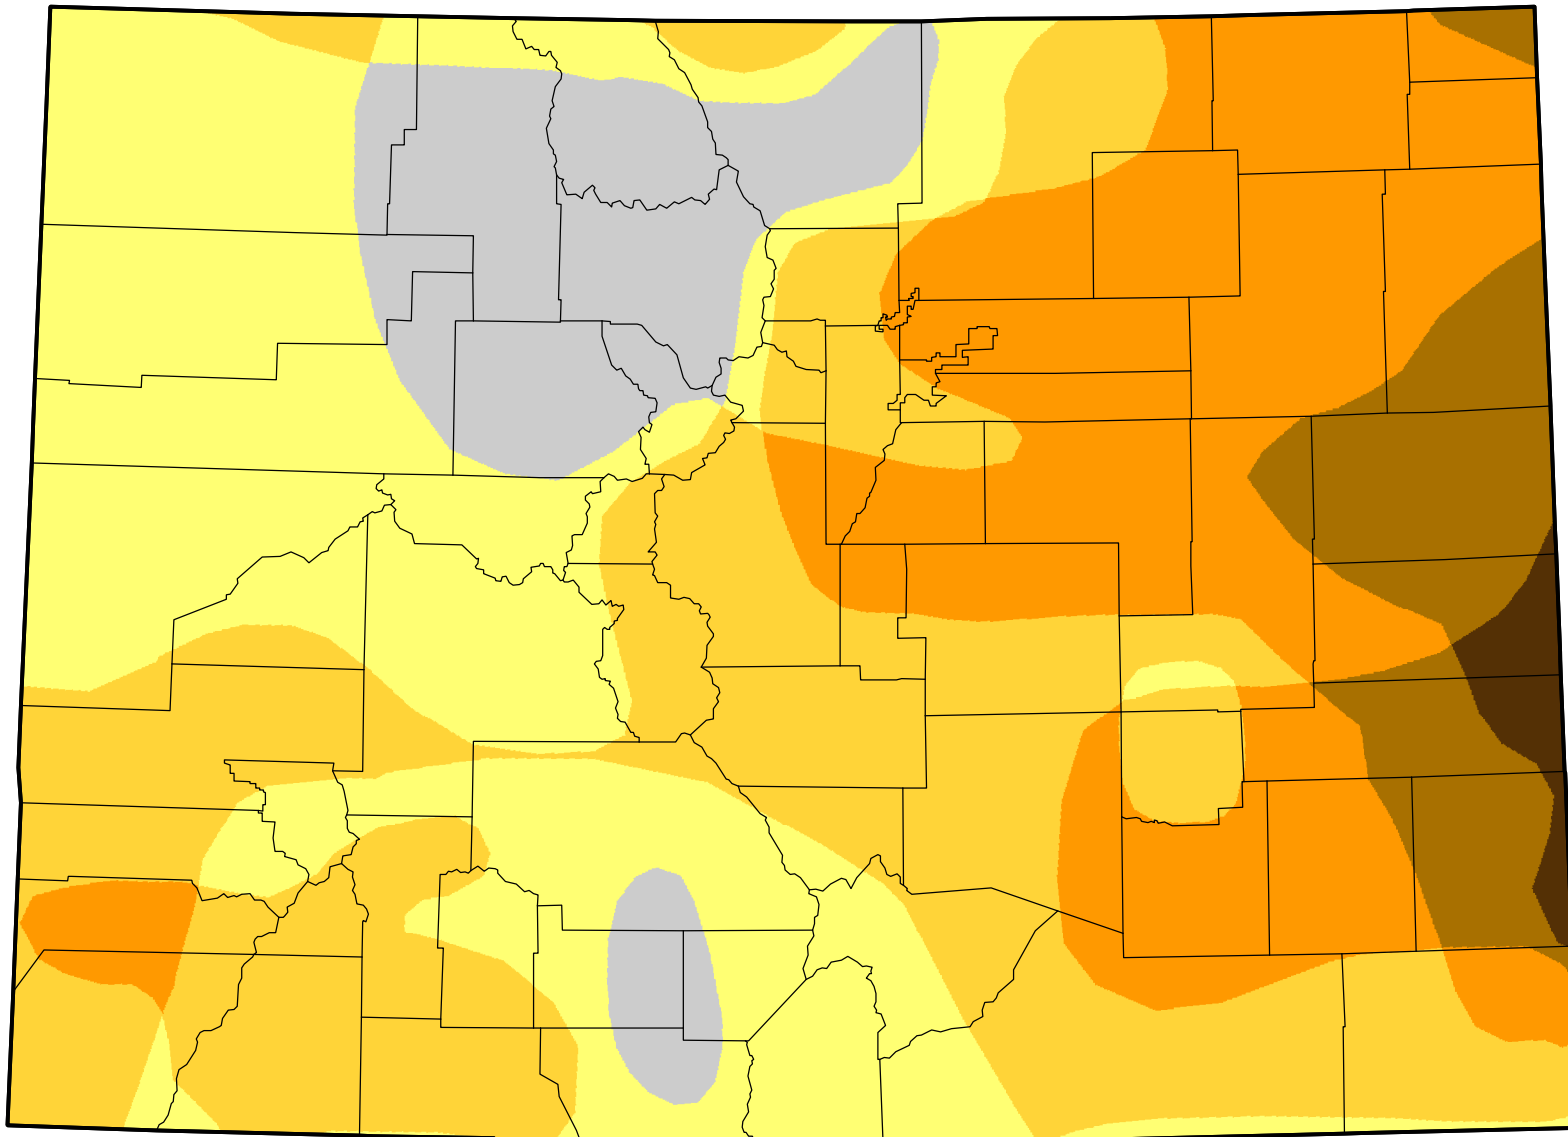

U.S. Drought Monitor Class Change - Colorado

13 Week

**August 14, 2012
compared to
May 17, 2012**

droughtmonitor.unl.edu

-  5 Class Degradation
-  4 Class Degradation
-  3 Class Degradation
-  2 Class Degradation
-  1 Class Degradation
-  No Change
-  1 Class Improvement
-  2 Class Improvement
-  3 Class Improvement
-  4 Class Improvement
-  5 Class Improvement