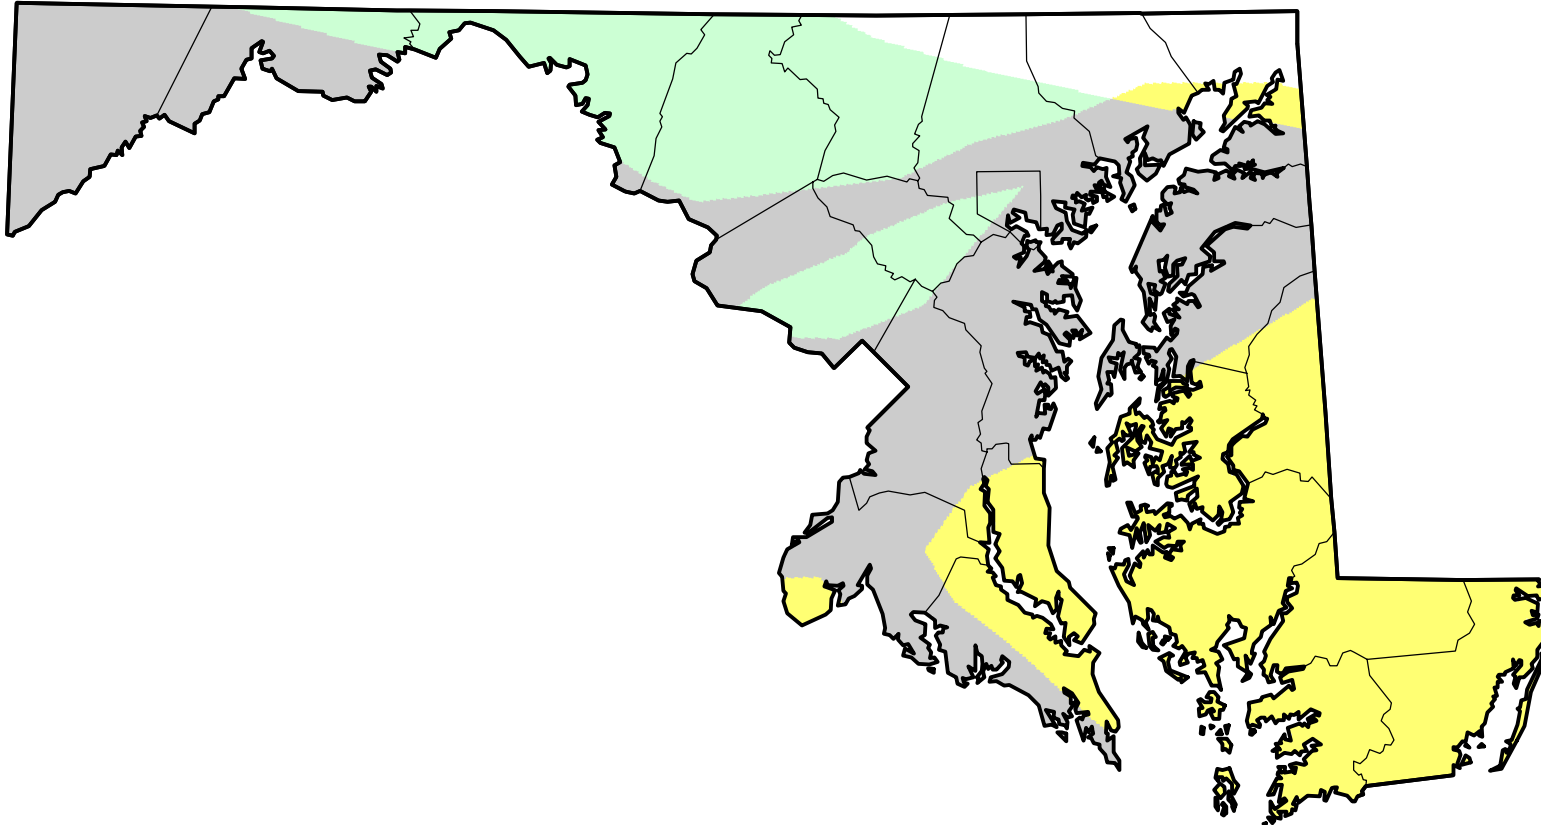

U.S. Drought Monitor Class Change - Maryland

4 Week

August 14, 2012
compared to
July 19, 2012

droughtmonitor.unl.edu

-  5 Class Degradation
-  4 Class Degradation
-  3 Class Degradation
-  2 Class Degradation
-  1 Class Degradation
-  No Change
-  1 Class Improvement
-  2 Class Improvement
-  3 Class Improvement
-  4 Class Improvement
-  5 Class Improvement