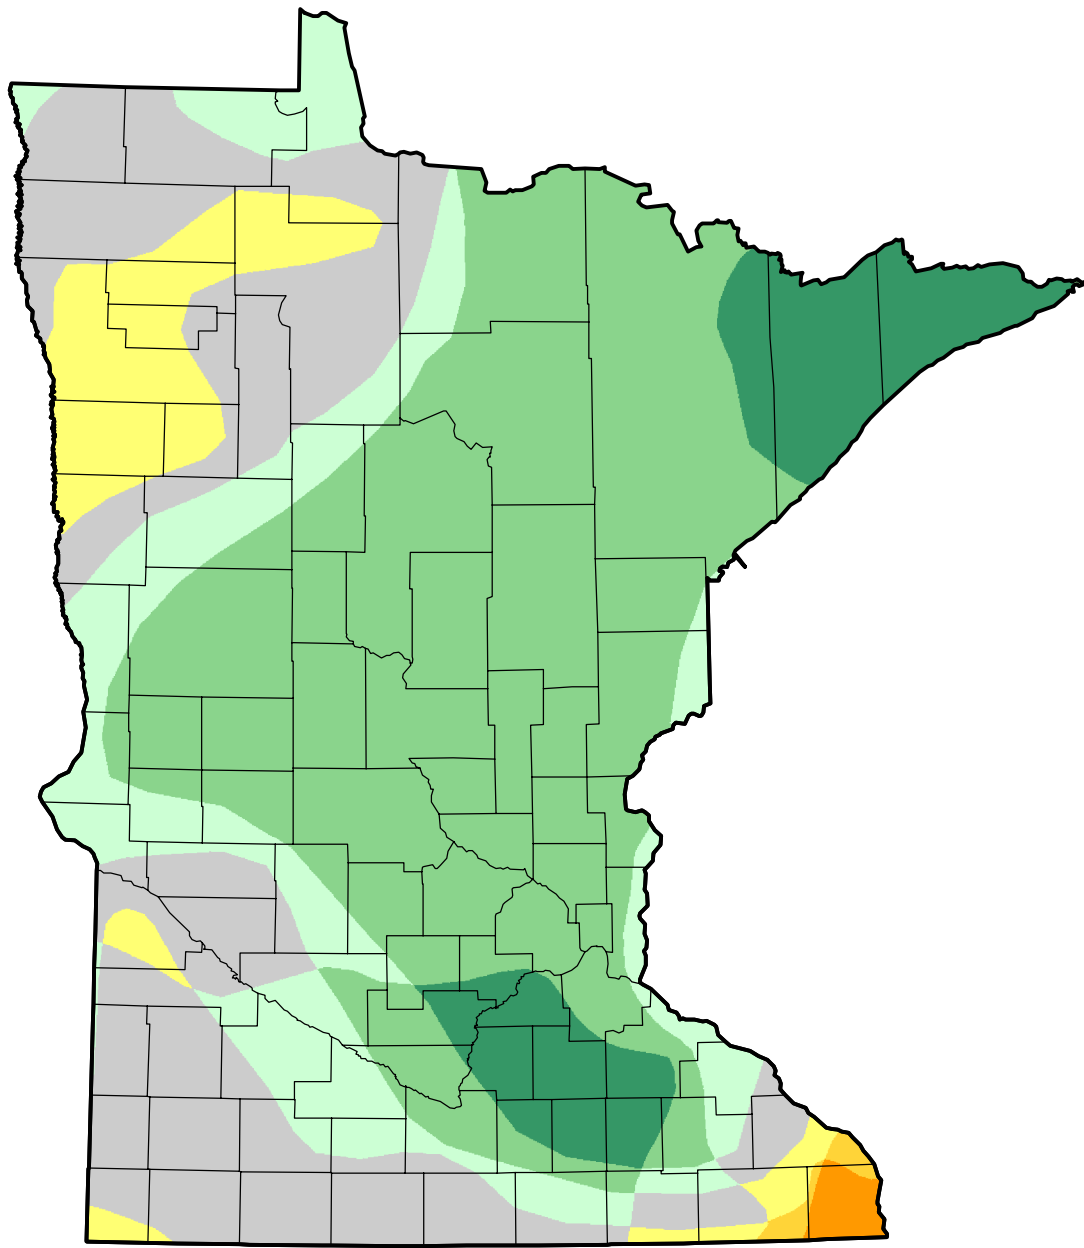

# U.S. Drought Monitor Class Change - Minnesota

## 26 Week

August 14, 2012  
compared to  
February 16, 2012

[droughtmonitor.unl.edu](http://droughtmonitor.unl.edu)

-  5 Class Degradation
-  4 Class Degradation
-  3 Class Degradation
-  2 Class Degradation
-  1 Class Degradation
-  No Change
-  1 Class Improvement
-  2 Class Improvement
-  3 Class Improvement
-  4 Class Improvement
-  5 Class Improvement