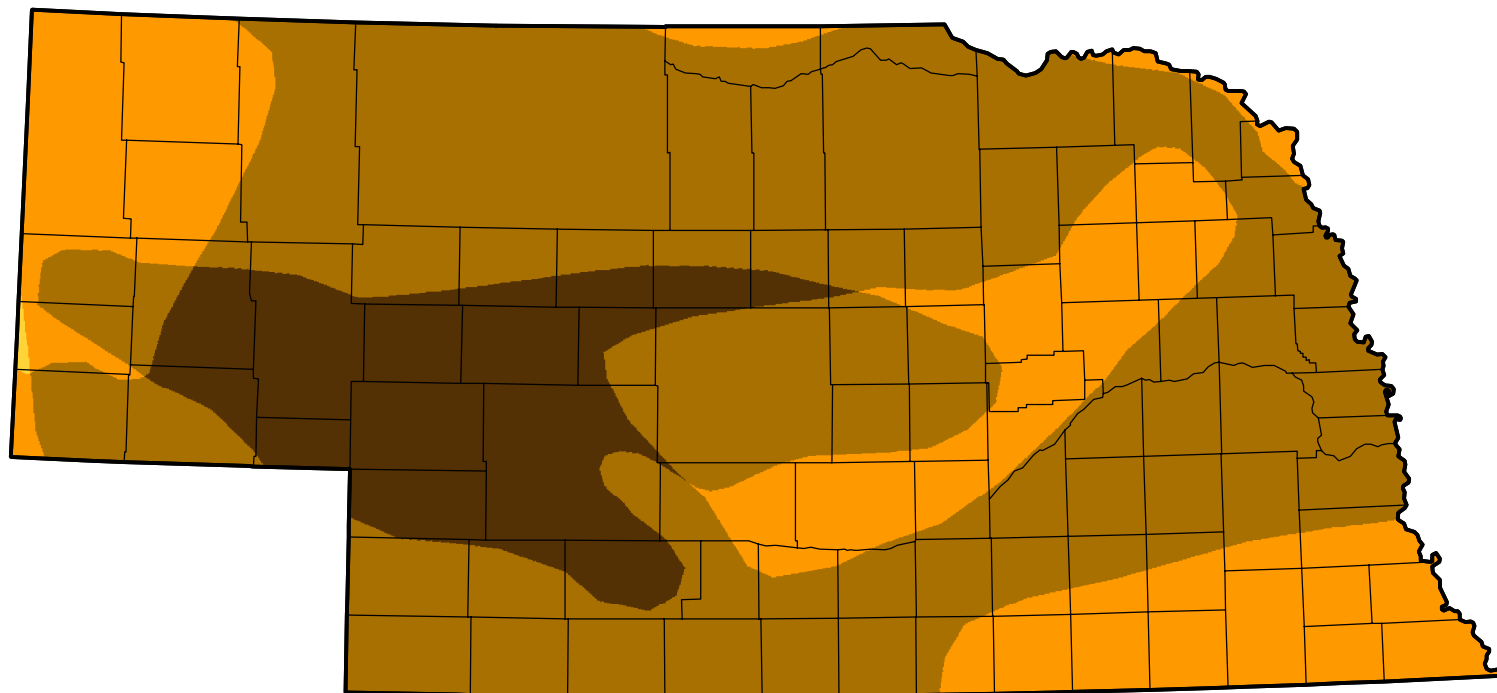

U.S. Drought Monitor Class Change - Nebraska

Start of Water Year

August 14, 2012
compared to
September 29, 2011

droughtmonitor.unl.edu

-  5 Class Degradation
-  4 Class Degradation
-  3 Class Degradation
-  2 Class Degradation
-  1 Class Degradation
-  No Change
-  1 Class Improvement
-  2 Class Improvement
-  3 Class Improvement
-  4 Class Improvement
-  5 Class Improvement