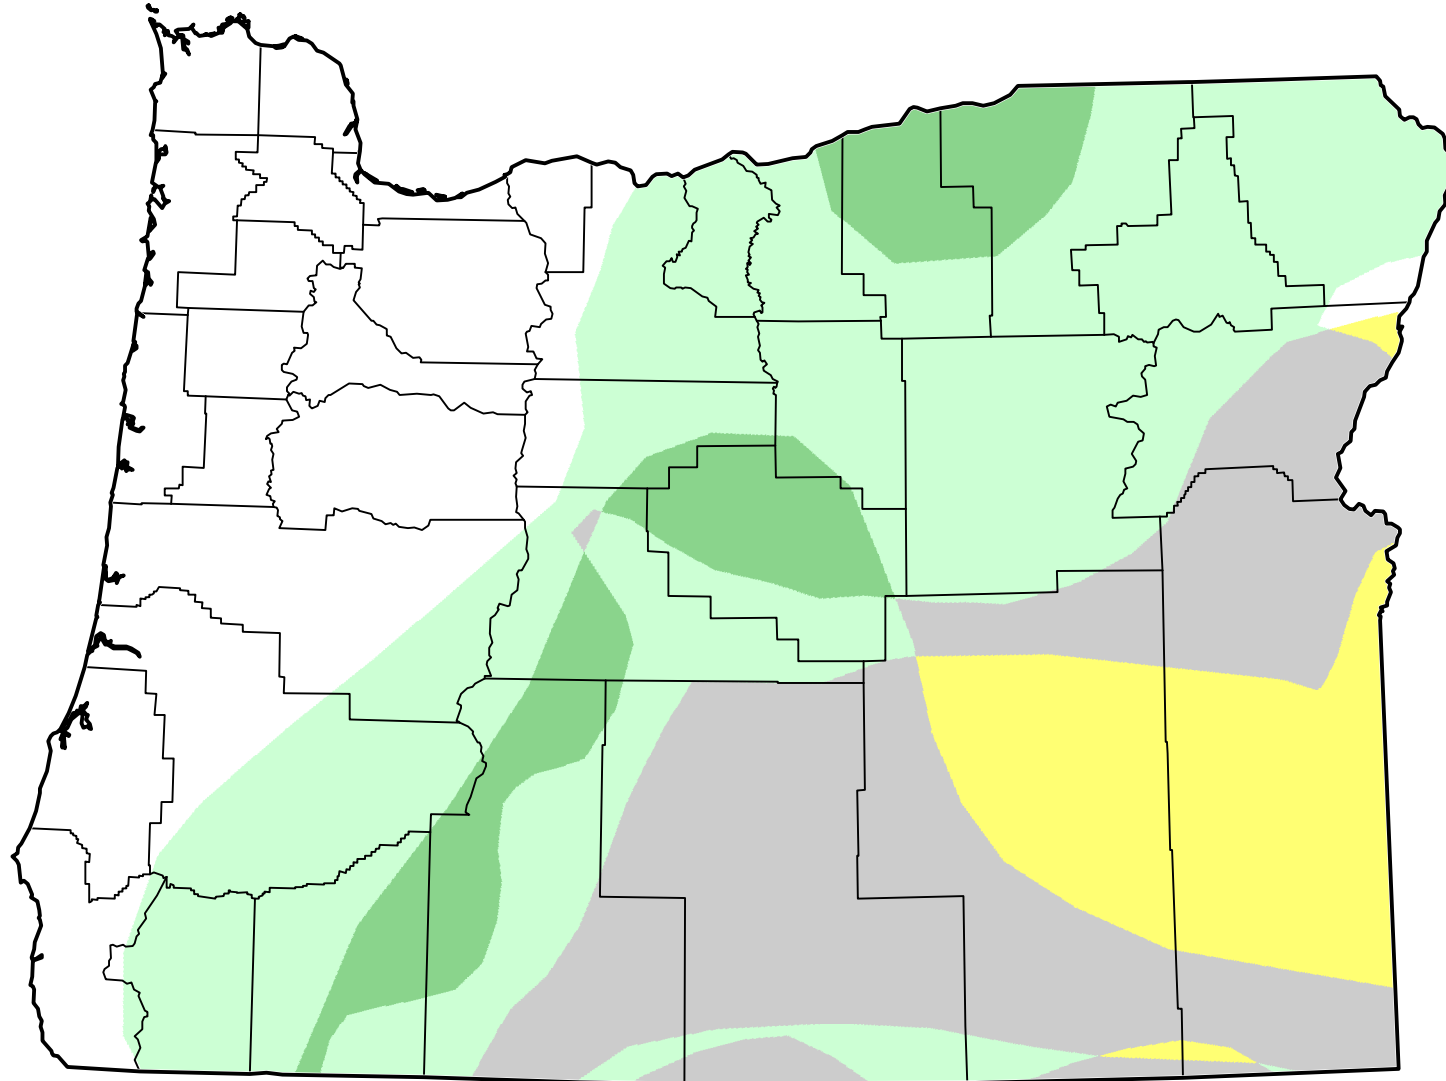

U.S. Drought Monitor Class Change - Oregon 6 Months

August 14, 2012
compared to
February 28, 2012