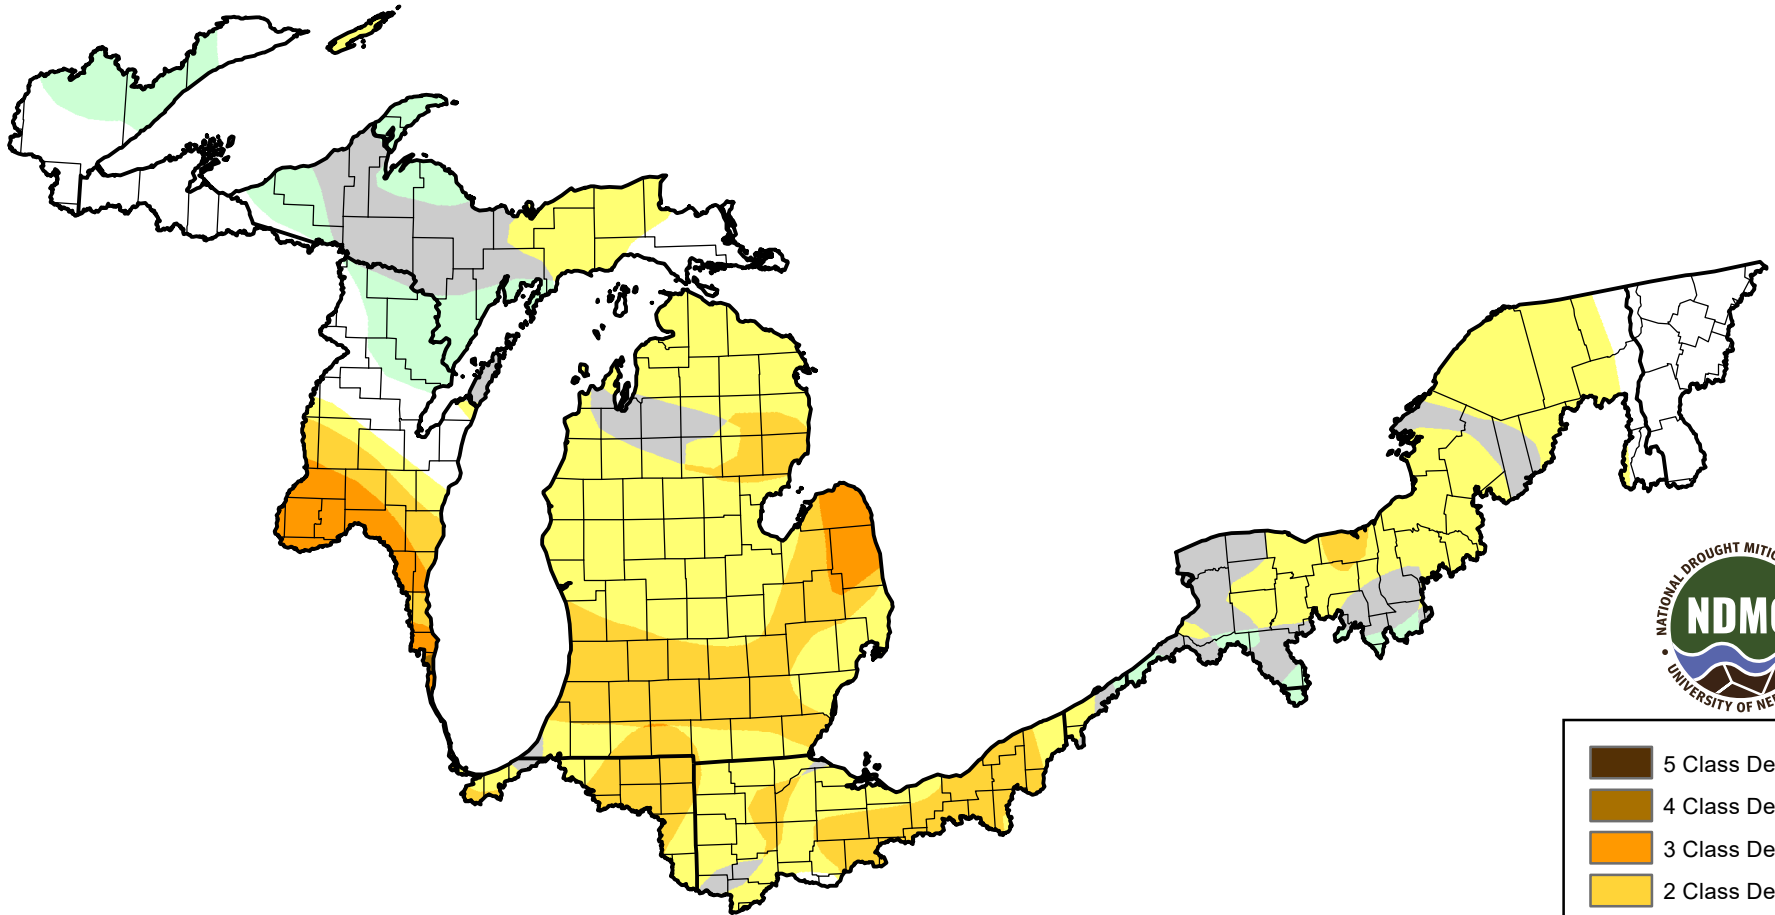

U.S. Drought Monitor Class Change - Great Lakes Watershed

52 Week

August 14, 2012
compared to
August 18, 2011

droughtmonitor.unl.edu

-  5 Class Degradation
-  4 Class Degradation
-  3 Class Degradation
-  2 Class Degradation
-  1 Class Degradation
-  No Change
-  1 Class Improvement
-  2 Class Improvement
-  3 Class Improvement
-  4 Class Improvement
-  5 Class Improvement