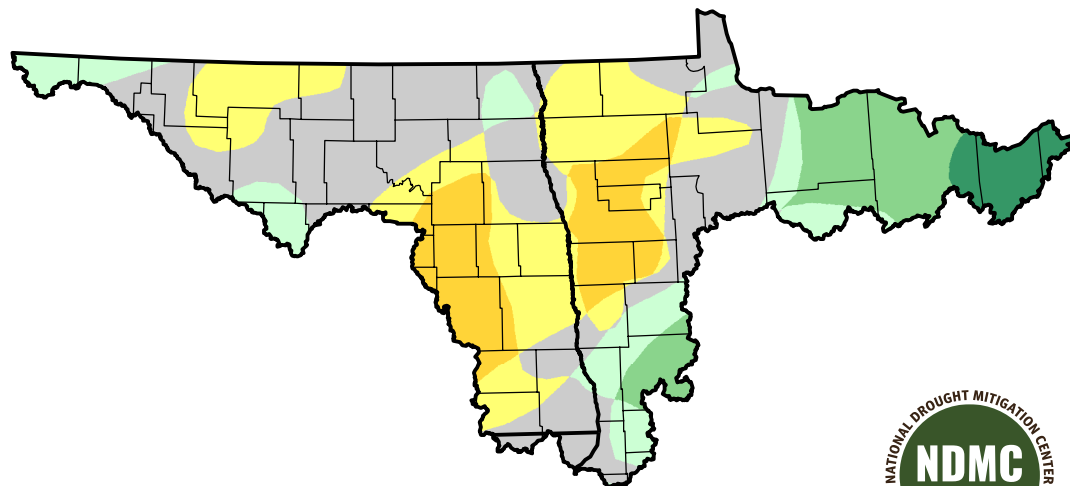

U.S. Drought Monitor Class Change - Souris-Red-Rainy Watershed

Start of Calendar Year

August 14, 2012
compared to
January 5, 2012

droughtmonitor.unl.edu