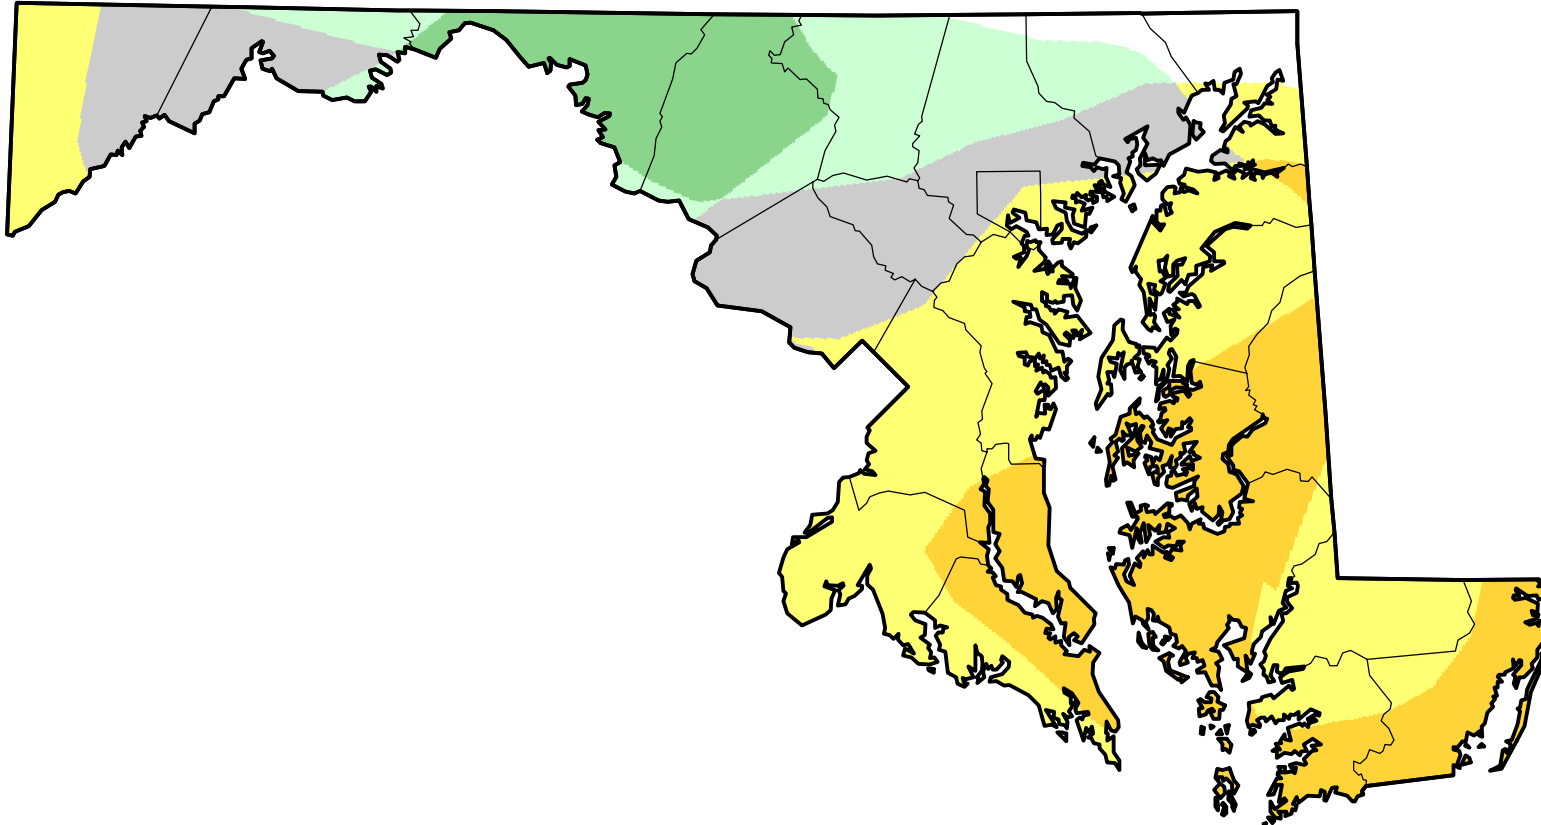

U.S. Drought Monitor Class Change - Maryland

52 Week

August 14, 2012
compared to
August 18, 2011

droughtmonitor.unl.edu

-  5 Class Degradation
-  4 Class Degradation
-  3 Class Degradation
-  2 Class Degradation
-  1 Class Degradation
-  No Change
-  1 Class Improvement
-  2 Class Improvement
-  3 Class Improvement
-  4 Class Improvement
-  5 Class Improvement