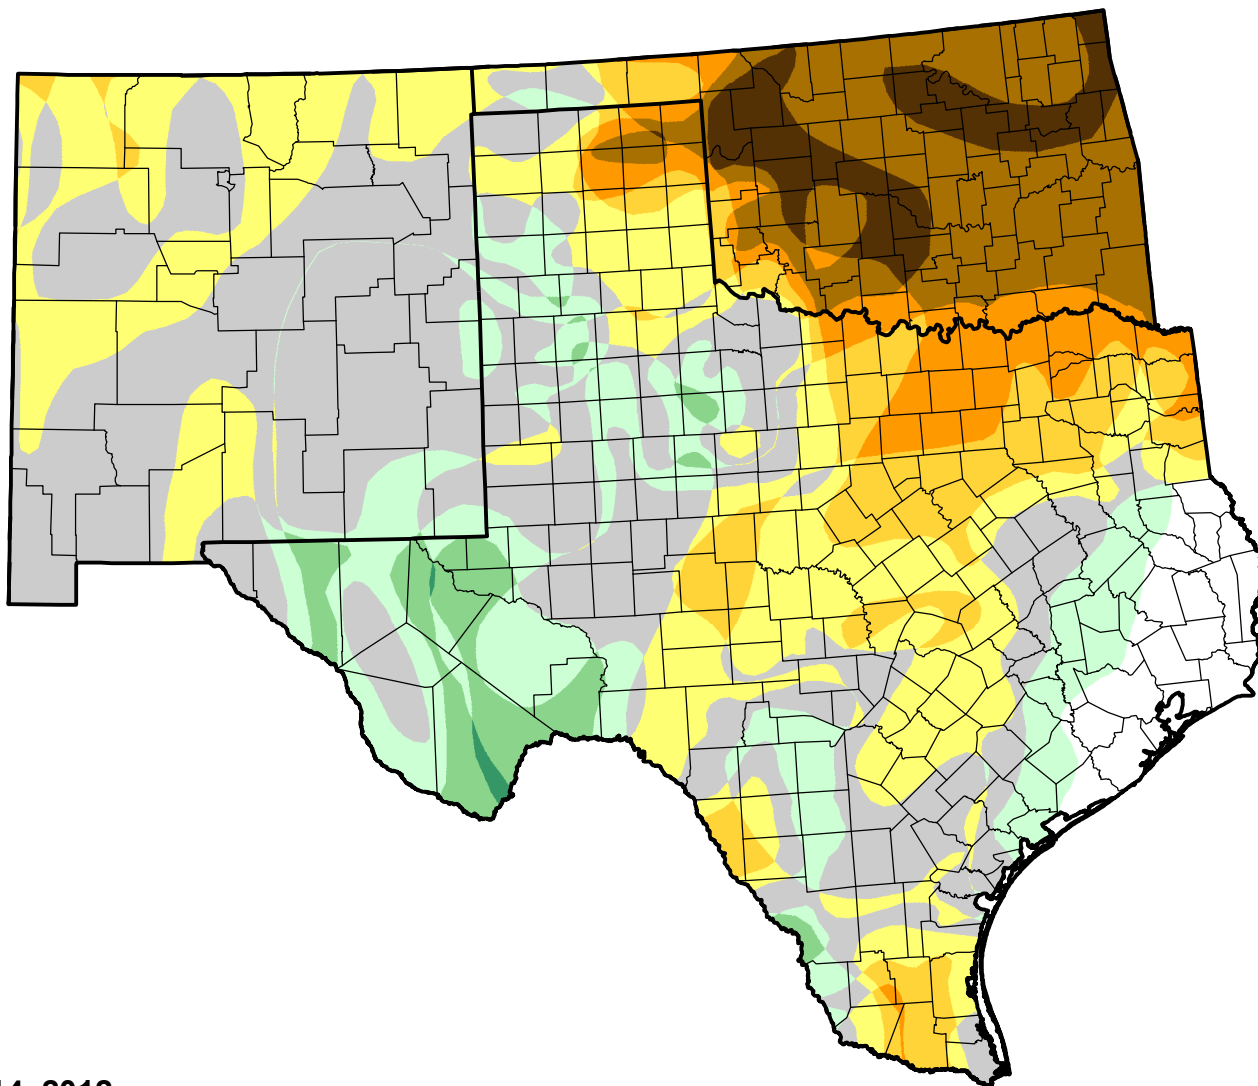

U.S. Drought Monitor Class Change - Southern Plains RDEWS

13 Week

August 14, 2012
compared to
May 17, 2012

droughtmonitor.unl.edu

-  5 Class Degradation
-  4 Class Degradation
-  3 Class Degradation
-  2 Class Degradation
-  1 Class Degradation
-  No Change
-  1 Class Improvement
-  2 Class Improvement
-  3 Class Improvement
-  4 Class Improvement
-  5 Class Improvement