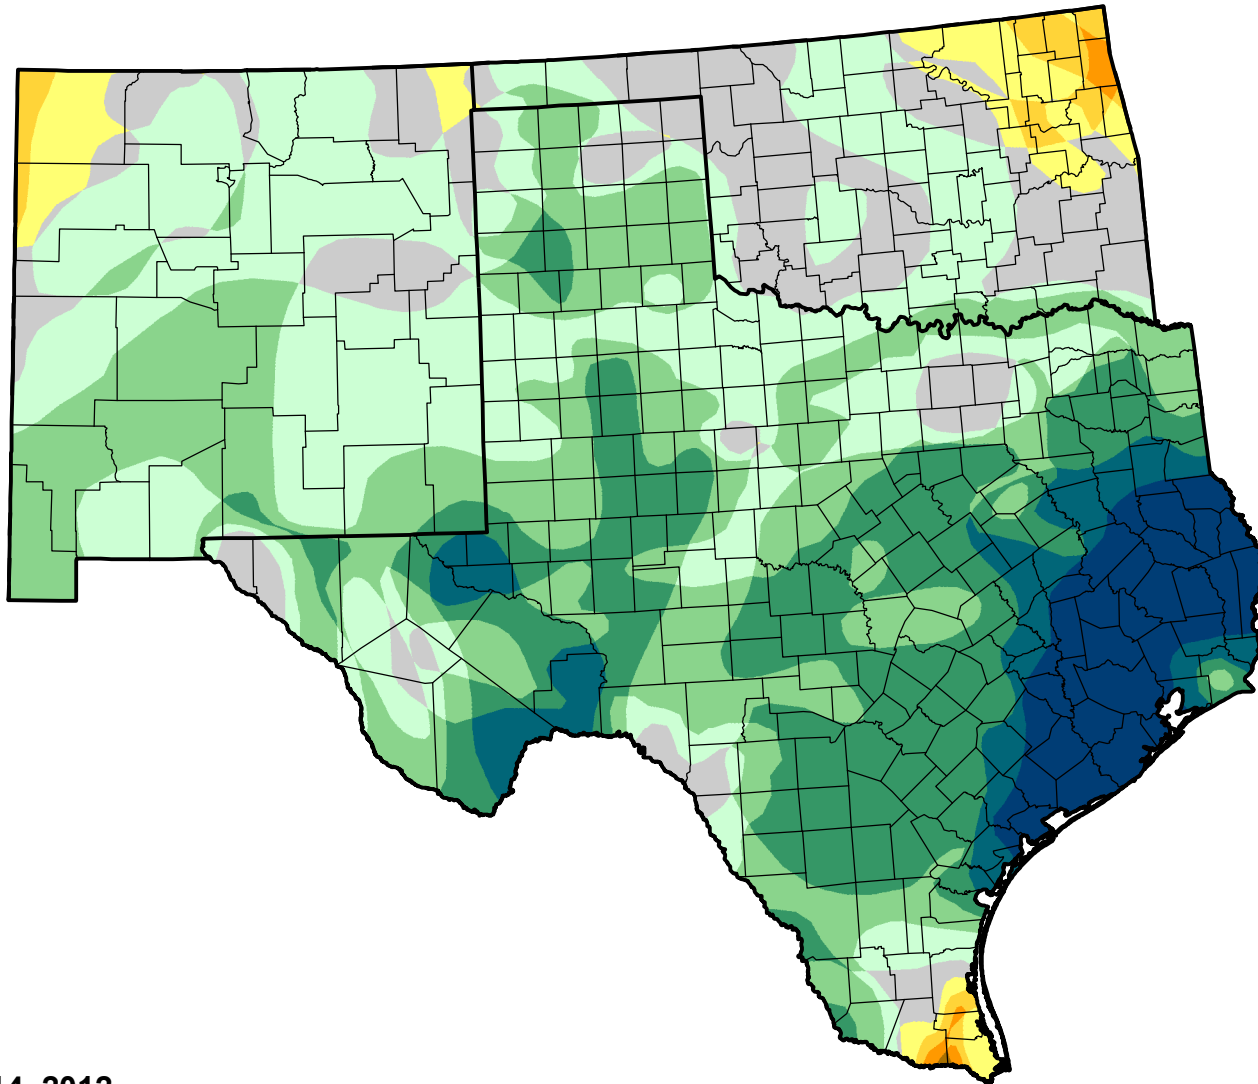

U.S. Drought Monitor Class Change - Southern Plains RDEWS

52 Week

August 14, 2012
compared to
August 18, 2011

droughtmonitor.unl.edu

-  5 Class Degradation
-  4 Class Degradation
-  3 Class Degradation
-  2 Class Degradation
-  1 Class Degradation
-  No Change
-  1 Class Improvement
-  2 Class Improvement
-  3 Class Improvement
-  4 Class Improvement
-  5 Class Improvement