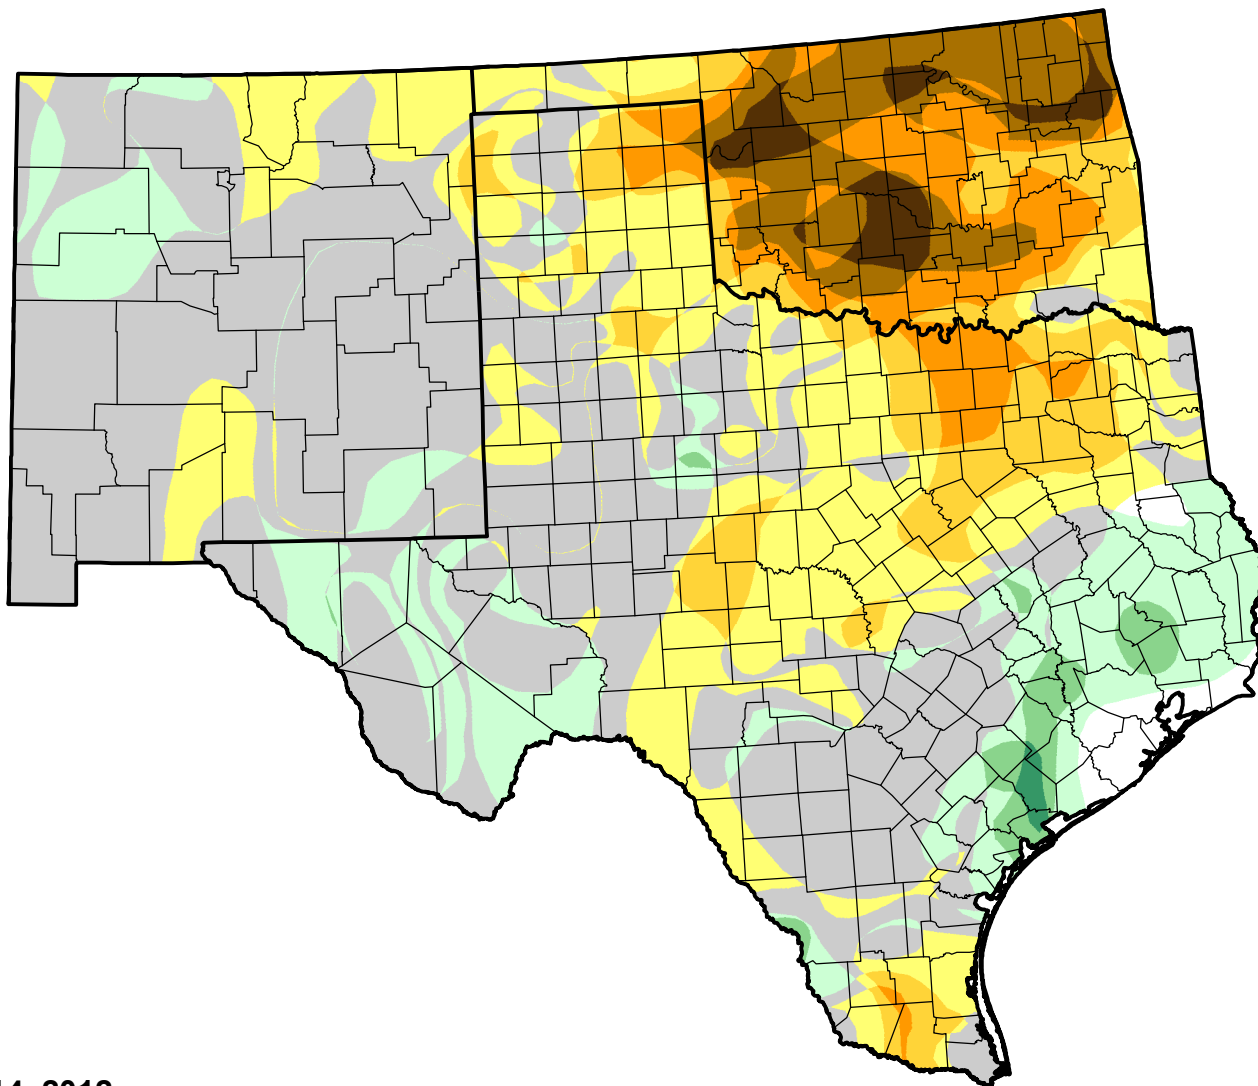

# U.S. Drought Monitor Class Change - Southern Plains RDEWS

## 8 Week

August 14, 2012  
compared to  
June 21, 2012

[droughtmonitor.unl.edu](http://droughtmonitor.unl.edu)

-  5 Class Degradation
-  4 Class Degradation
-  3 Class Degradation
-  2 Class Degradation
-  1 Class Degradation
-  No Change
-  1 Class Improvement
-  2 Class Improvement
-  3 Class Improvement
-  4 Class Improvement
-  5 Class Improvement