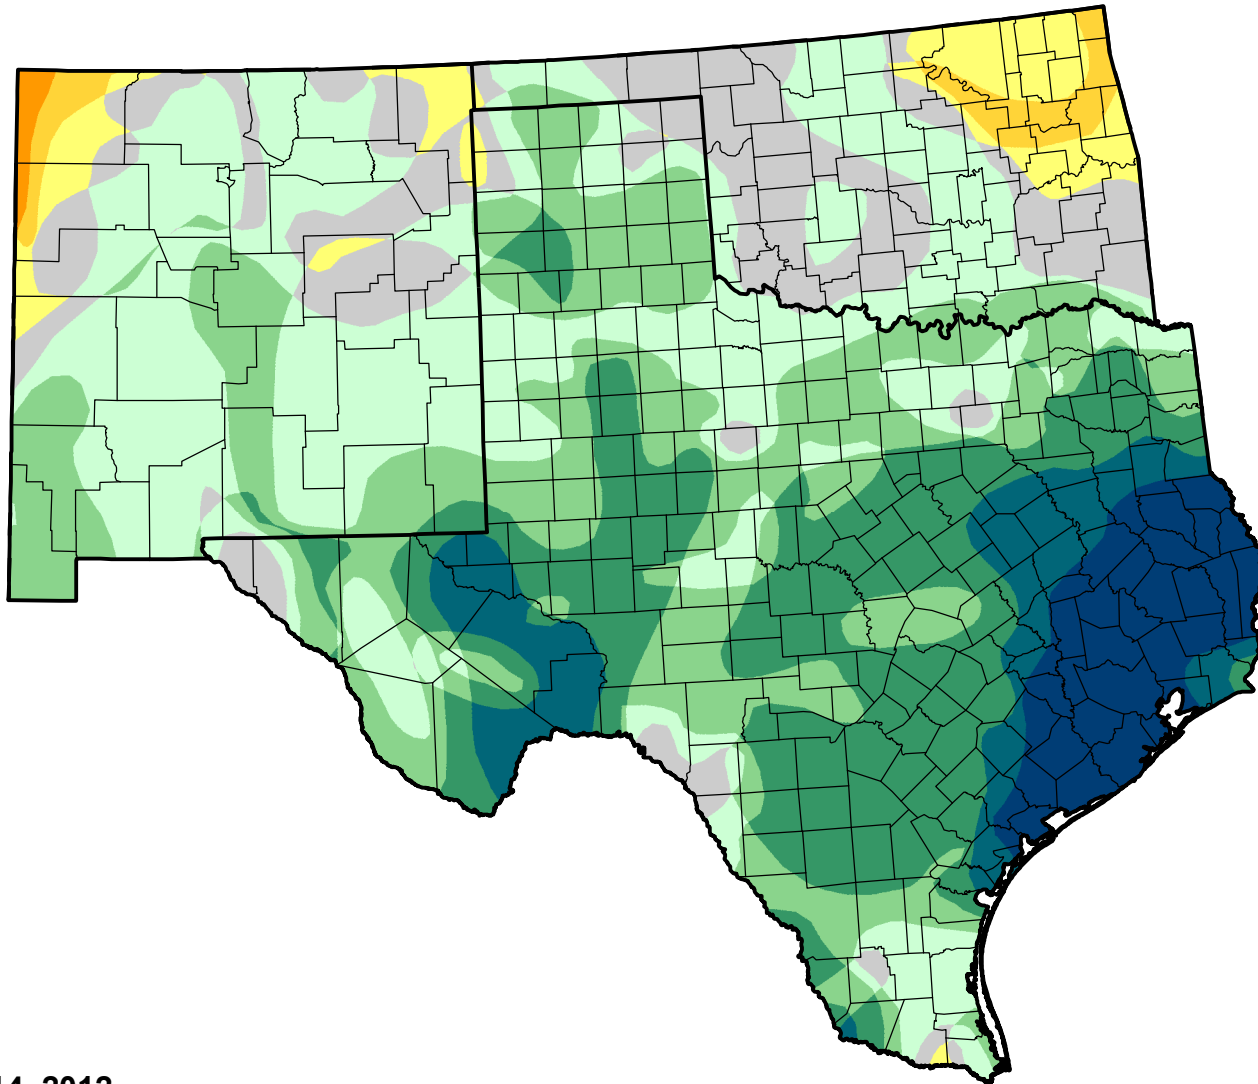

U.S. Drought Monitor Class Change - Southern Plains RDEWS

Start of Water Year

August 14, 2012
compared to
September 29, 2011

droughtmonitor.unl.edu

-  5 Class Degradation
-  4 Class Degradation
-  3 Class Degradation
-  2 Class Degradation
-  1 Class Degradation
-  No Change
-  1 Class Improvement
-  2 Class Improvement
-  3 Class Improvement
-  4 Class Improvement
-  5 Class Improvement