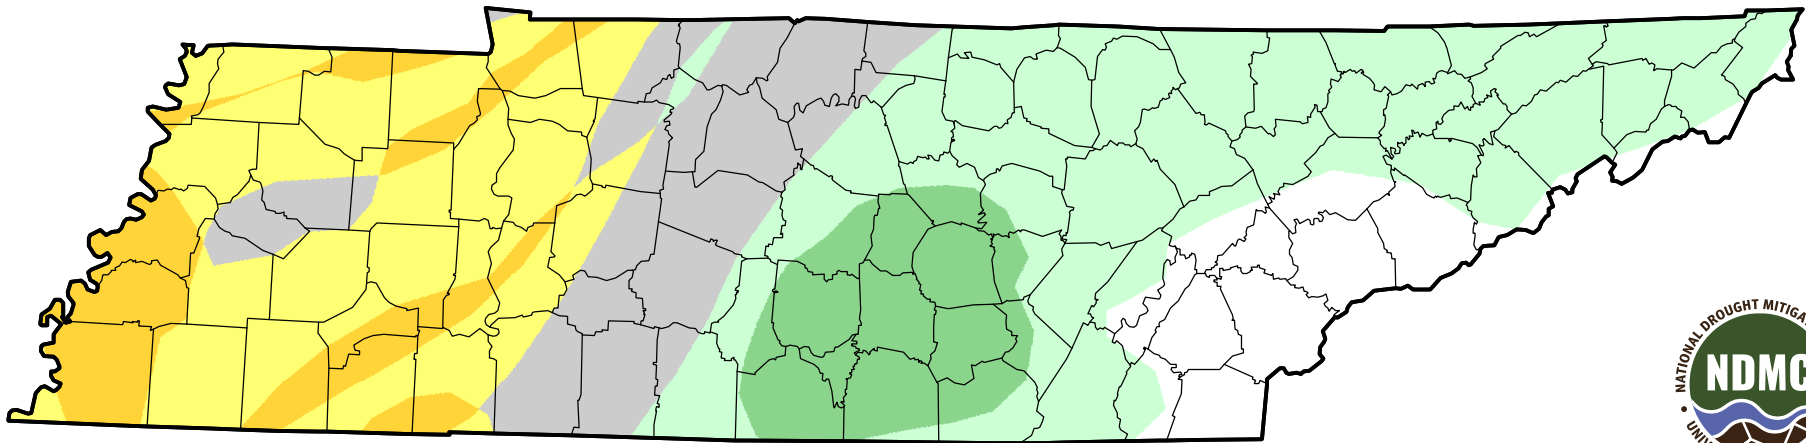

U.S. Drought Monitor Class Change - Tennessee

8 Week

**August 14, 2012
compared to
June 21, 2012**

droughtmonitor.unl.edu