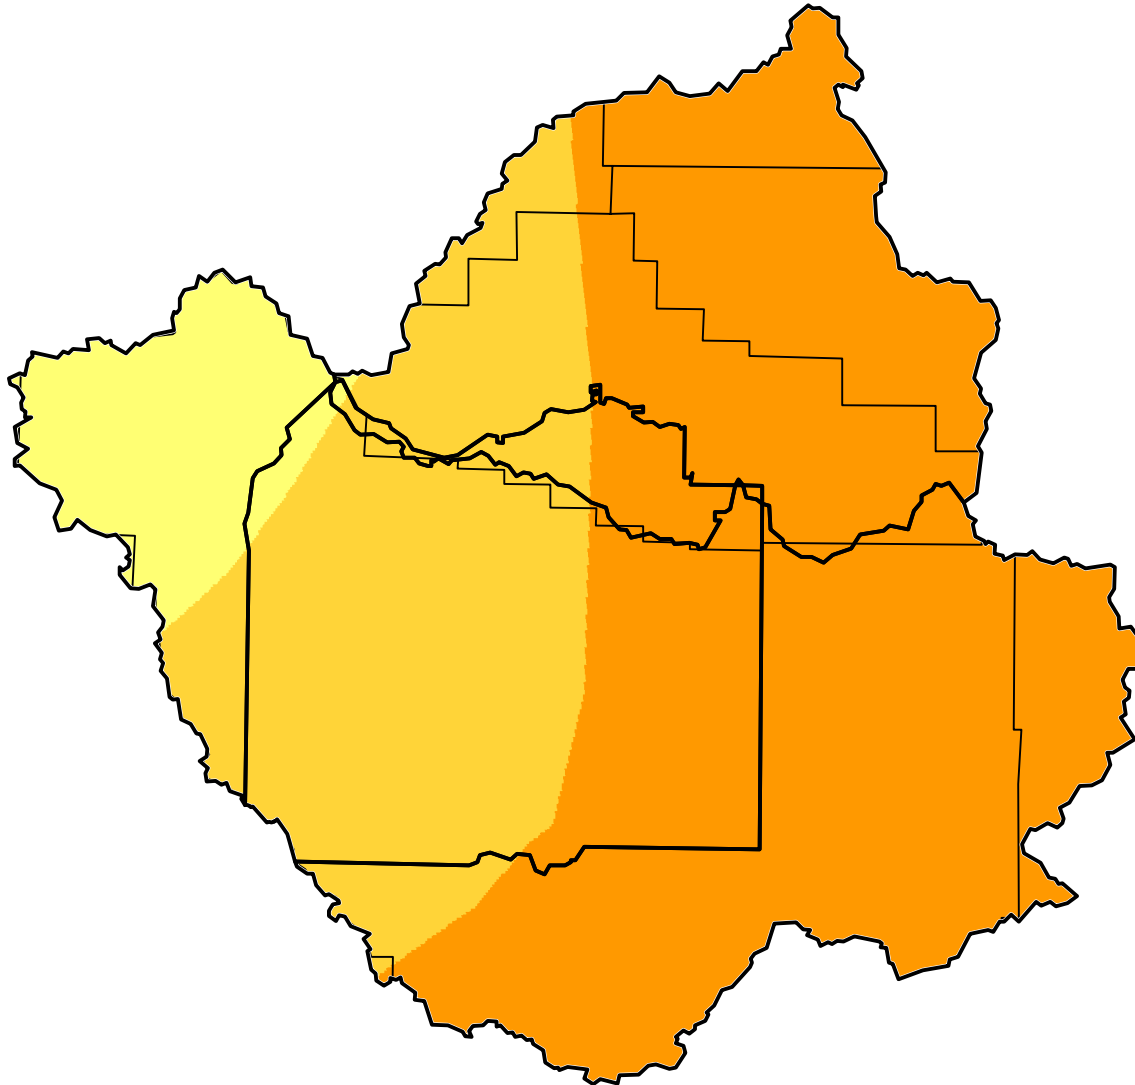

# U.S. Drought Monitor Class Change - Wind River and Surrounding Area

## Start of Calendar Year

- 5 Class Degradation
- 4 Class Degradation
- 3 Class Degradation
- 2 Class Degradation
- 1 Class Degradation
- No Change
- 1 Class Improvement
- 2 Class Improvement
- 3 Class Improvement
- 4 Class Improvement
- 5 Class Improvement