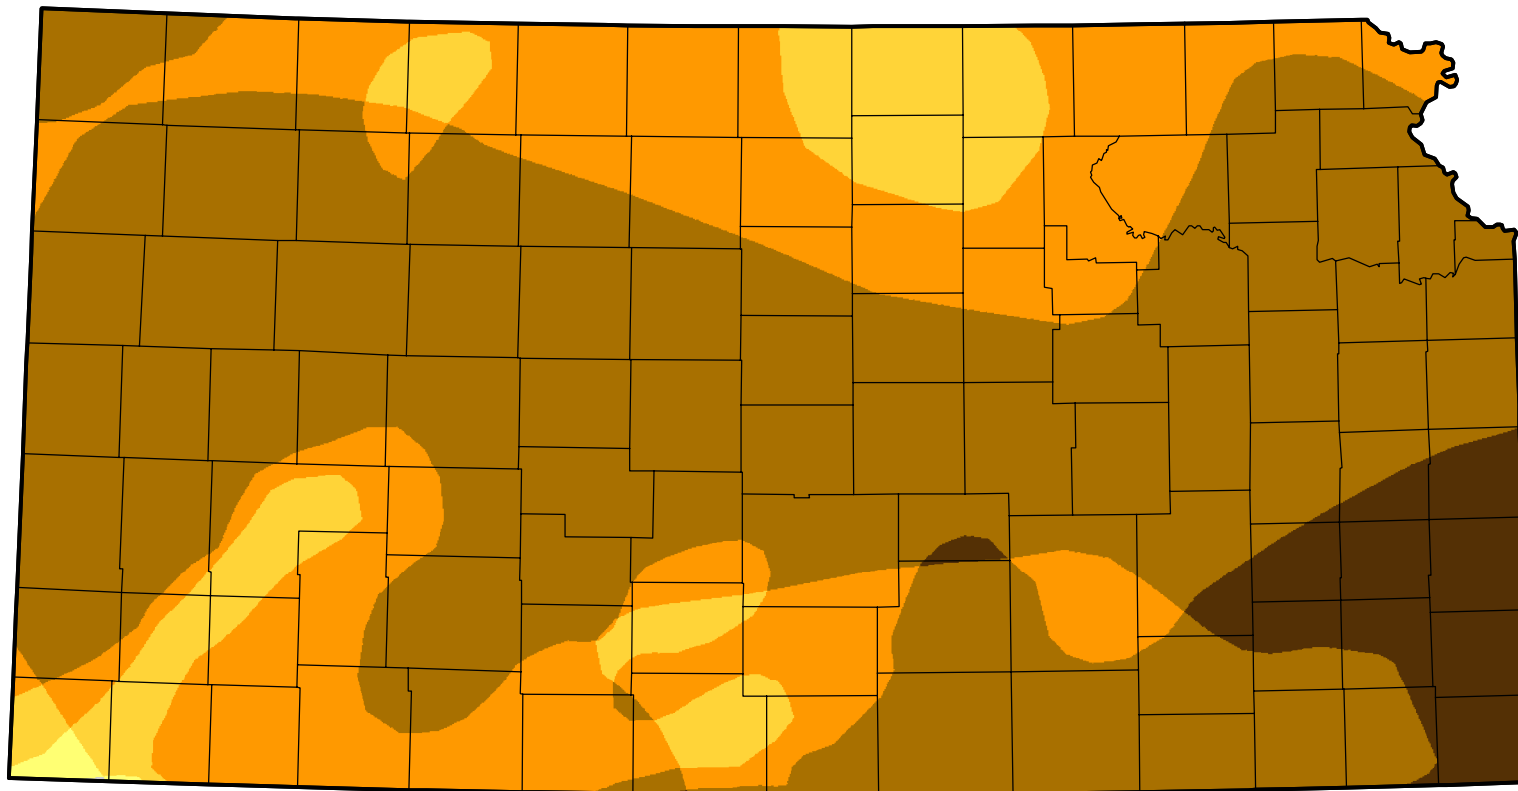

U.S. Drought Monitor Class Change - Kansas

13 Week

August 21, 2012
compared to
May 24, 2012

droughtmonitor.unl.edu

-  5 Class Degradation
-  4 Class Degradation
-  3 Class Degradation
-  2 Class Degradation
-  1 Class Degradation
-  No Change
-  1 Class Improvement
-  2 Class Improvement
-  3 Class Improvement
-  4 Class Improvement
-  5 Class Improvement