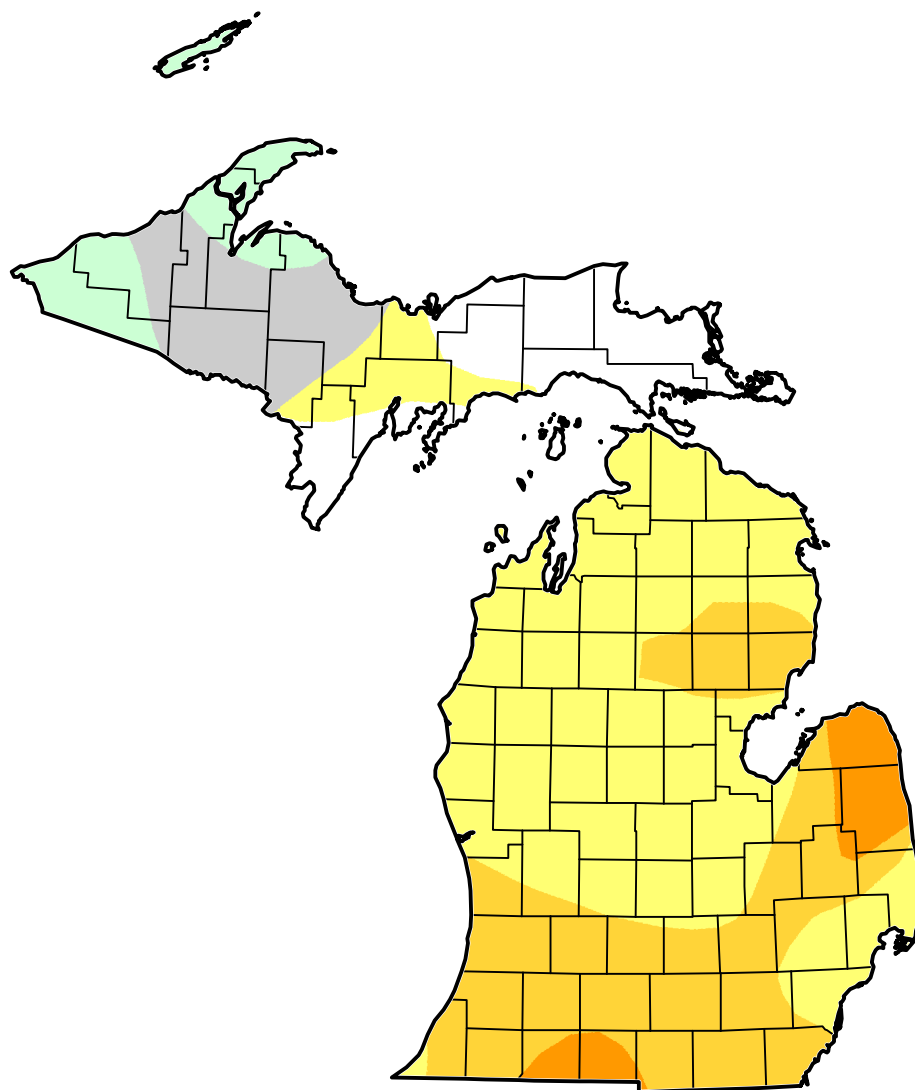

U.S. Drought Monitor Class Change - Michigan 6 Months

August 21, 2012
compared to
March 6, 2012