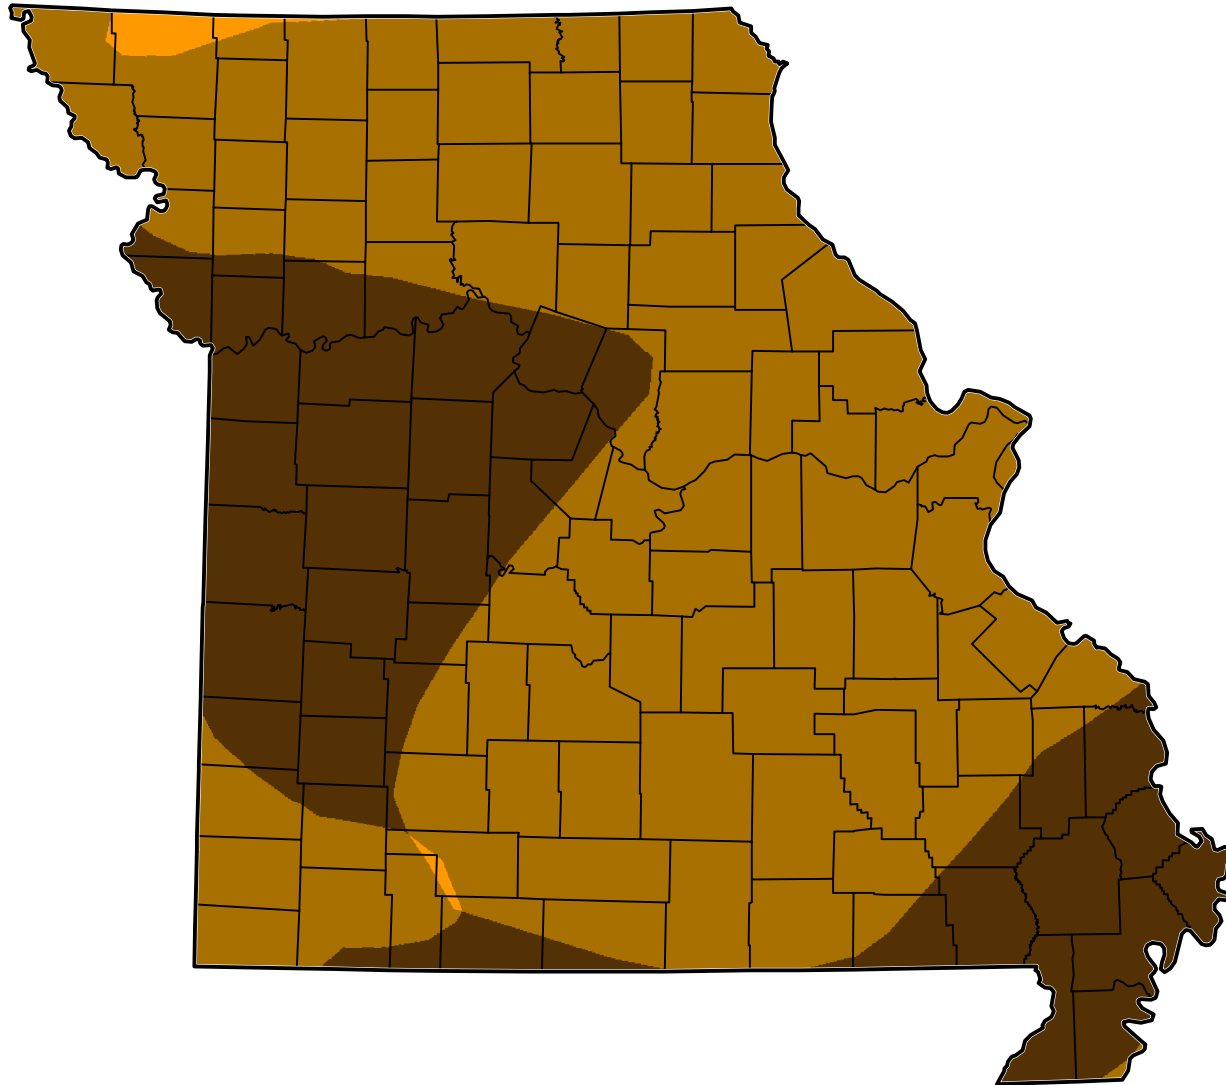

U.S. Drought Monitor Class Change - Missouri 6 Months

-  5 Class Degradation
-  4 Class Degradation
-  3 Class Degradation
-  2 Class Degradation
-  1 Class Degradation
-  No Change
-  1 Class Improvement
-  2 Class Improvement
-  3 Class Improvement
-  4 Class Improvement
-  5 Class Improvement

August 21, 2012
compared to
March 6, 2012