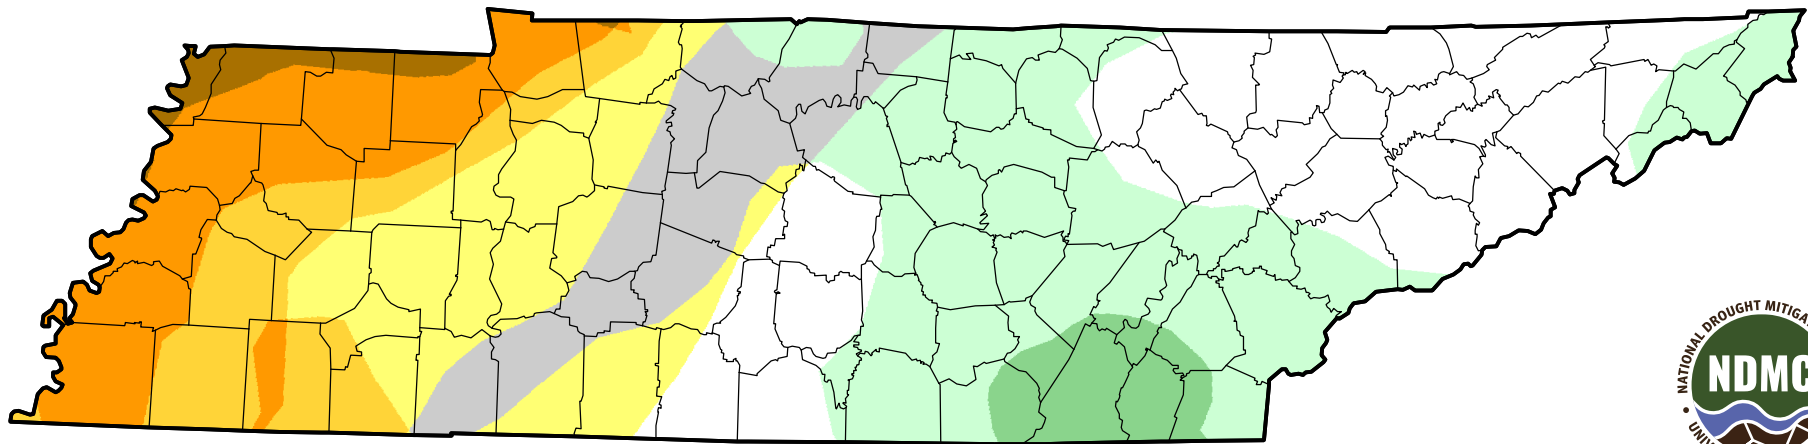

U.S. Drought Monitor Class Change - Tennessee

52 Week

August 21, 2012
compared to
August 25, 2011

droughtmonitor.unl.edu