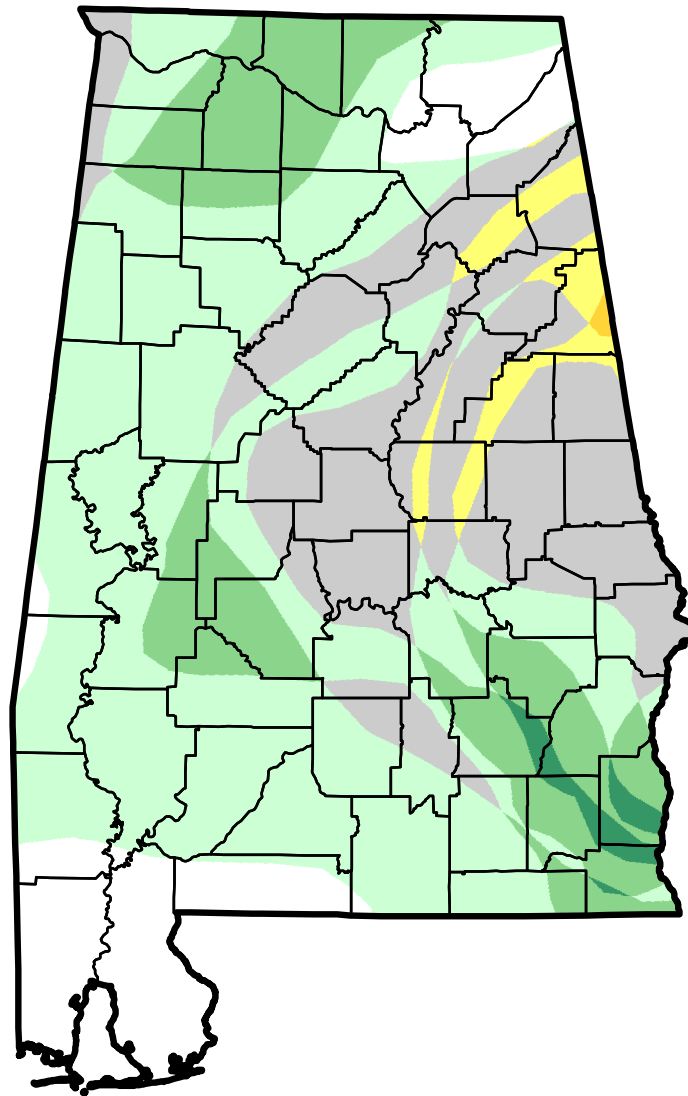

U.S. Drought Monitor Class Change - Alabama

2 Months

August 21, 2012
compared to
June 26, 2012