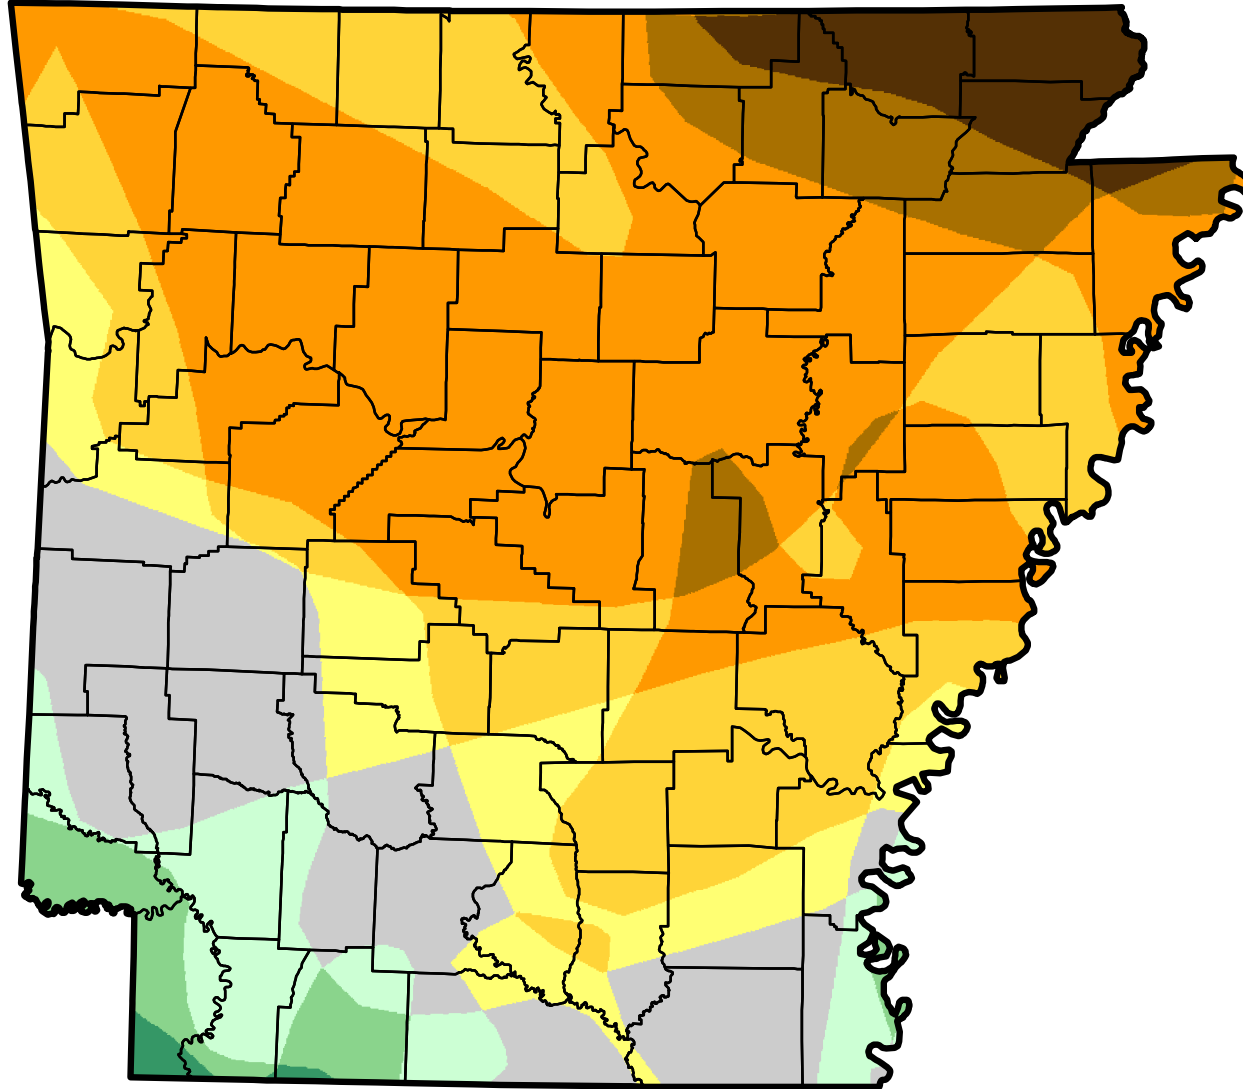

U.S. Drought Monitor Class Change - Arkansas

1 Year

August 21, 2012
compared to
August 23, 2011