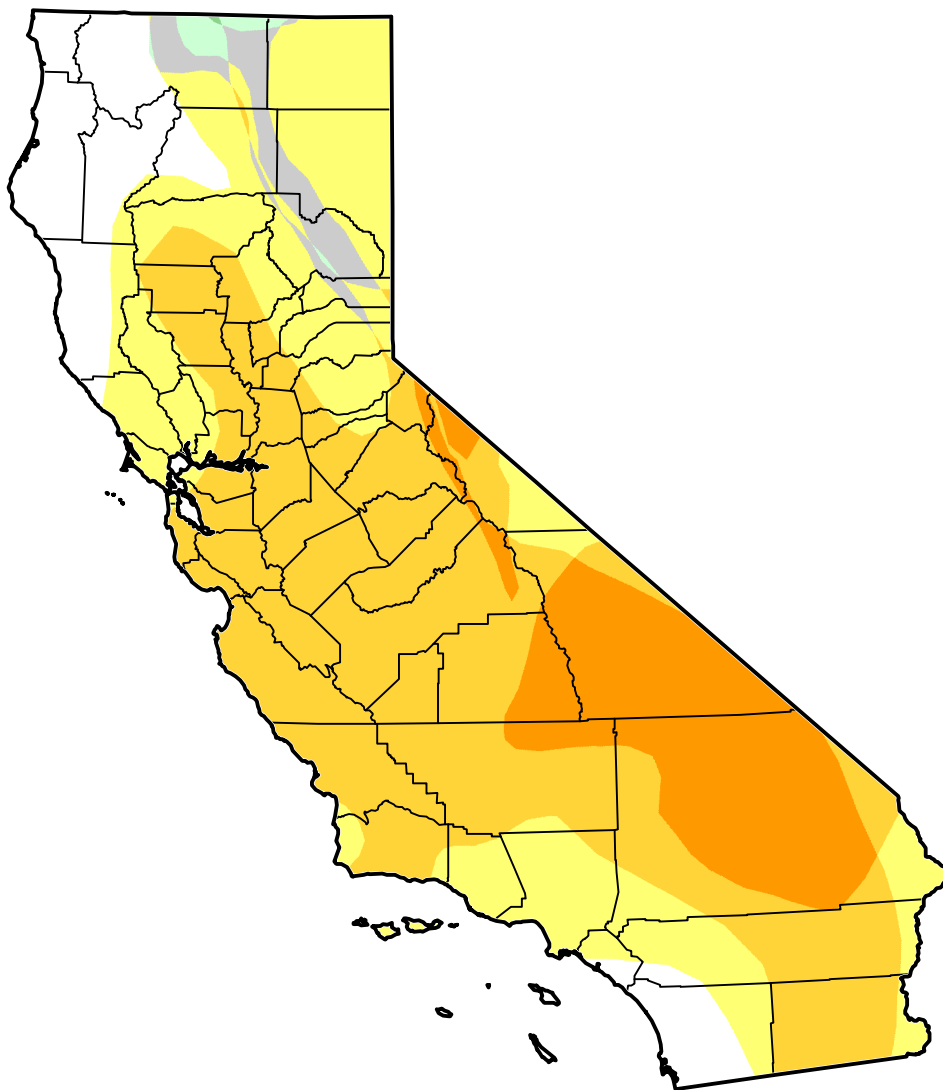

U.S. Drought Monitor Class Change - California 2 Years

August 21, 2012
compared to
August 24, 2010