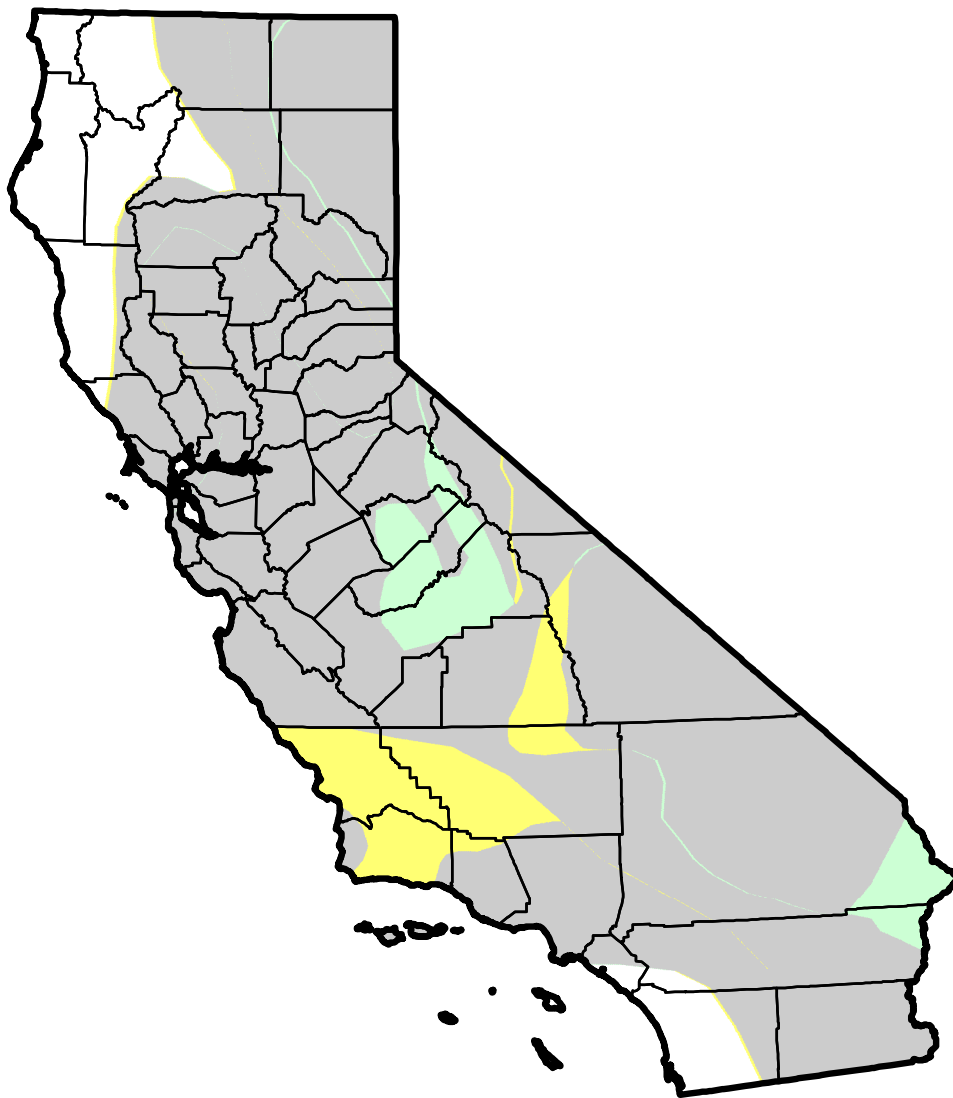

# U.S. Drought Monitor Class Change - California

## 1 Month

August 21, 2012  
compared to  
July 24, 2012