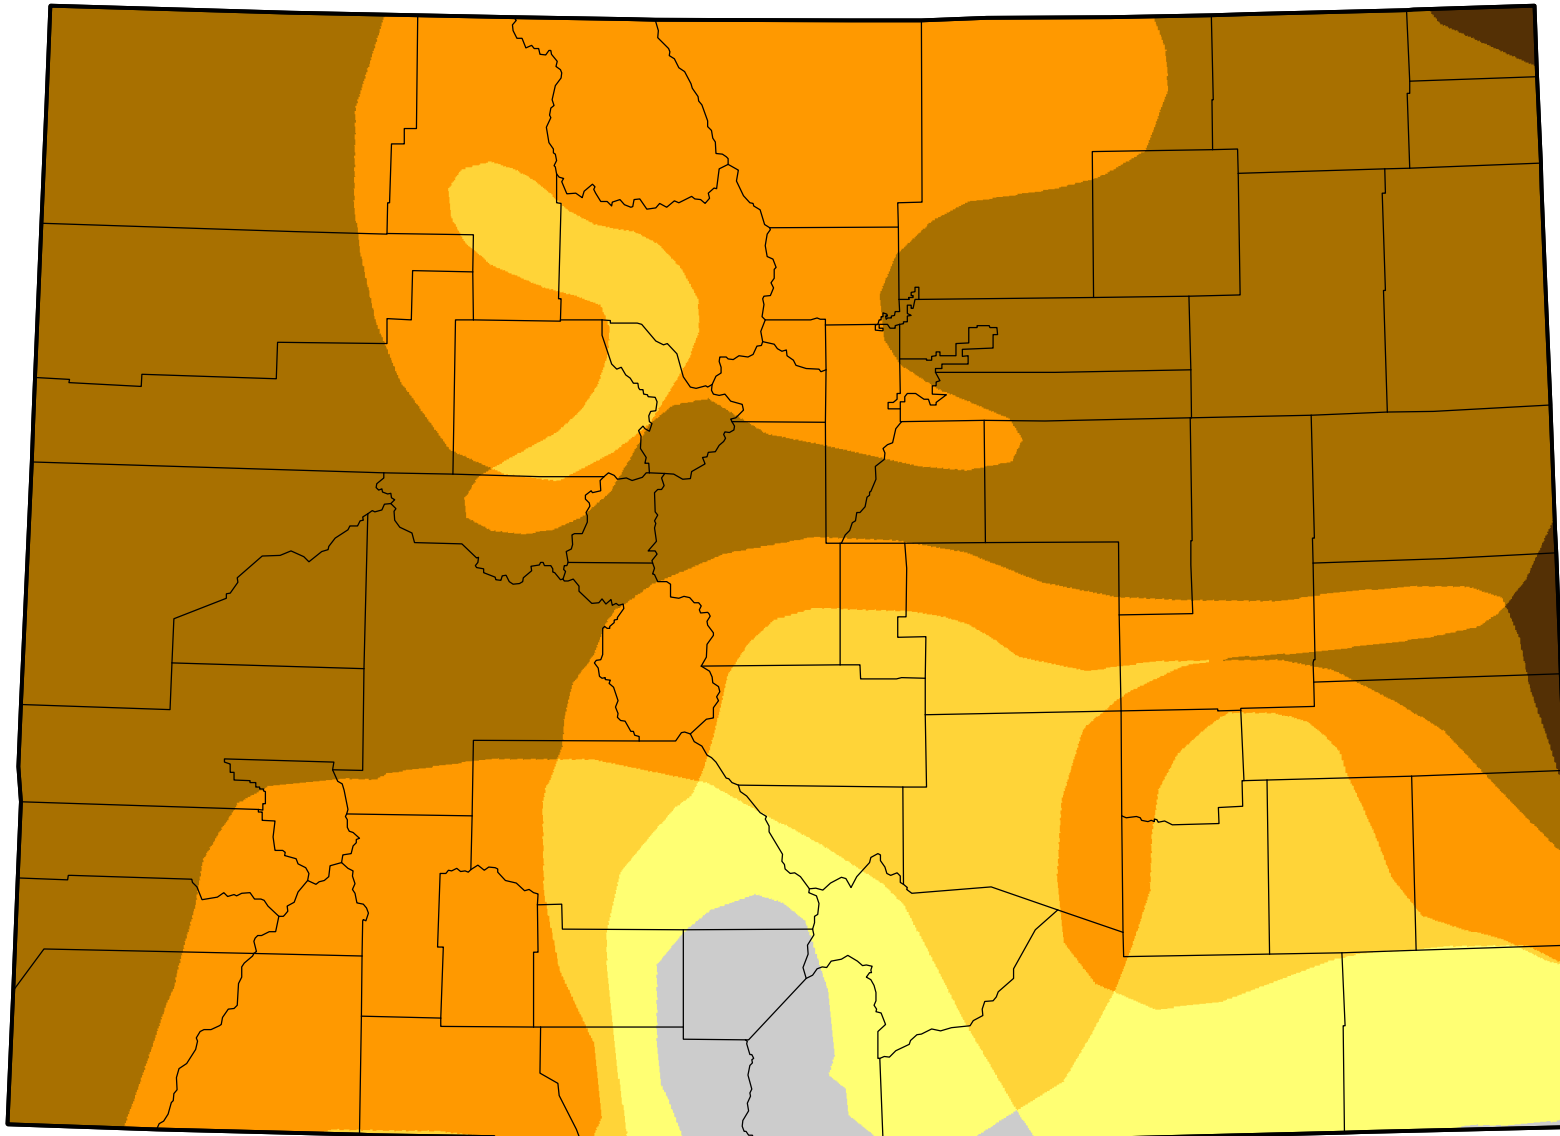

U.S. Drought Monitor Class Change - Colorado

Start of Calendar Year

August 21, 2012
compared to
January 5, 2012

droughtmonitor.unl.edu

-  5 Class Degradation
-  4 Class Degradation
-  3 Class Degradation
-  2 Class Degradation
-  1 Class Degradation
-  No Change
-  1 Class Improvement
-  2 Class Improvement
-  3 Class Improvement
-  4 Class Improvement
-  5 Class Improvement