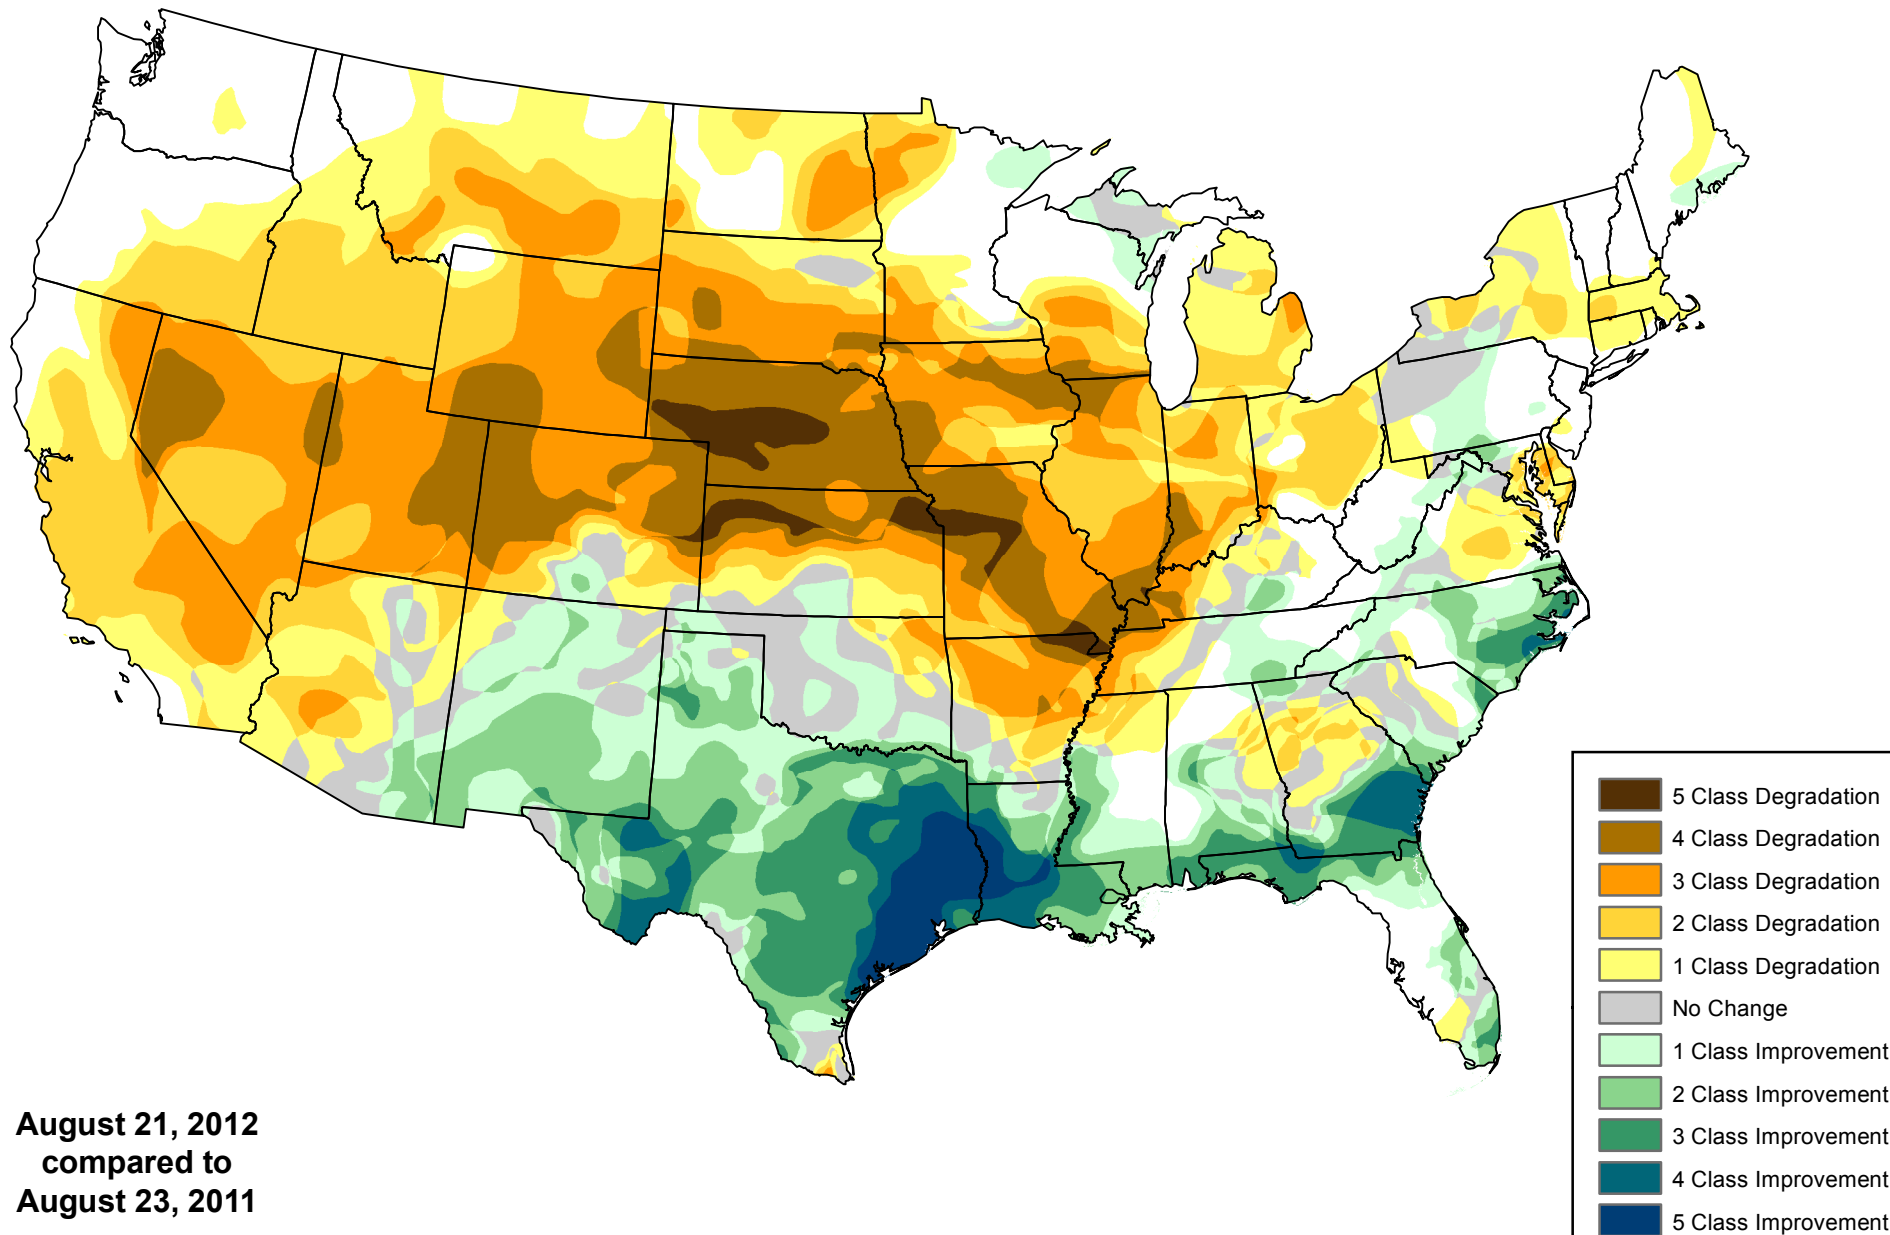

U.S. Drought Monitor Class Change 1 Year

August 21, 2012
compared to
August 23, 2011