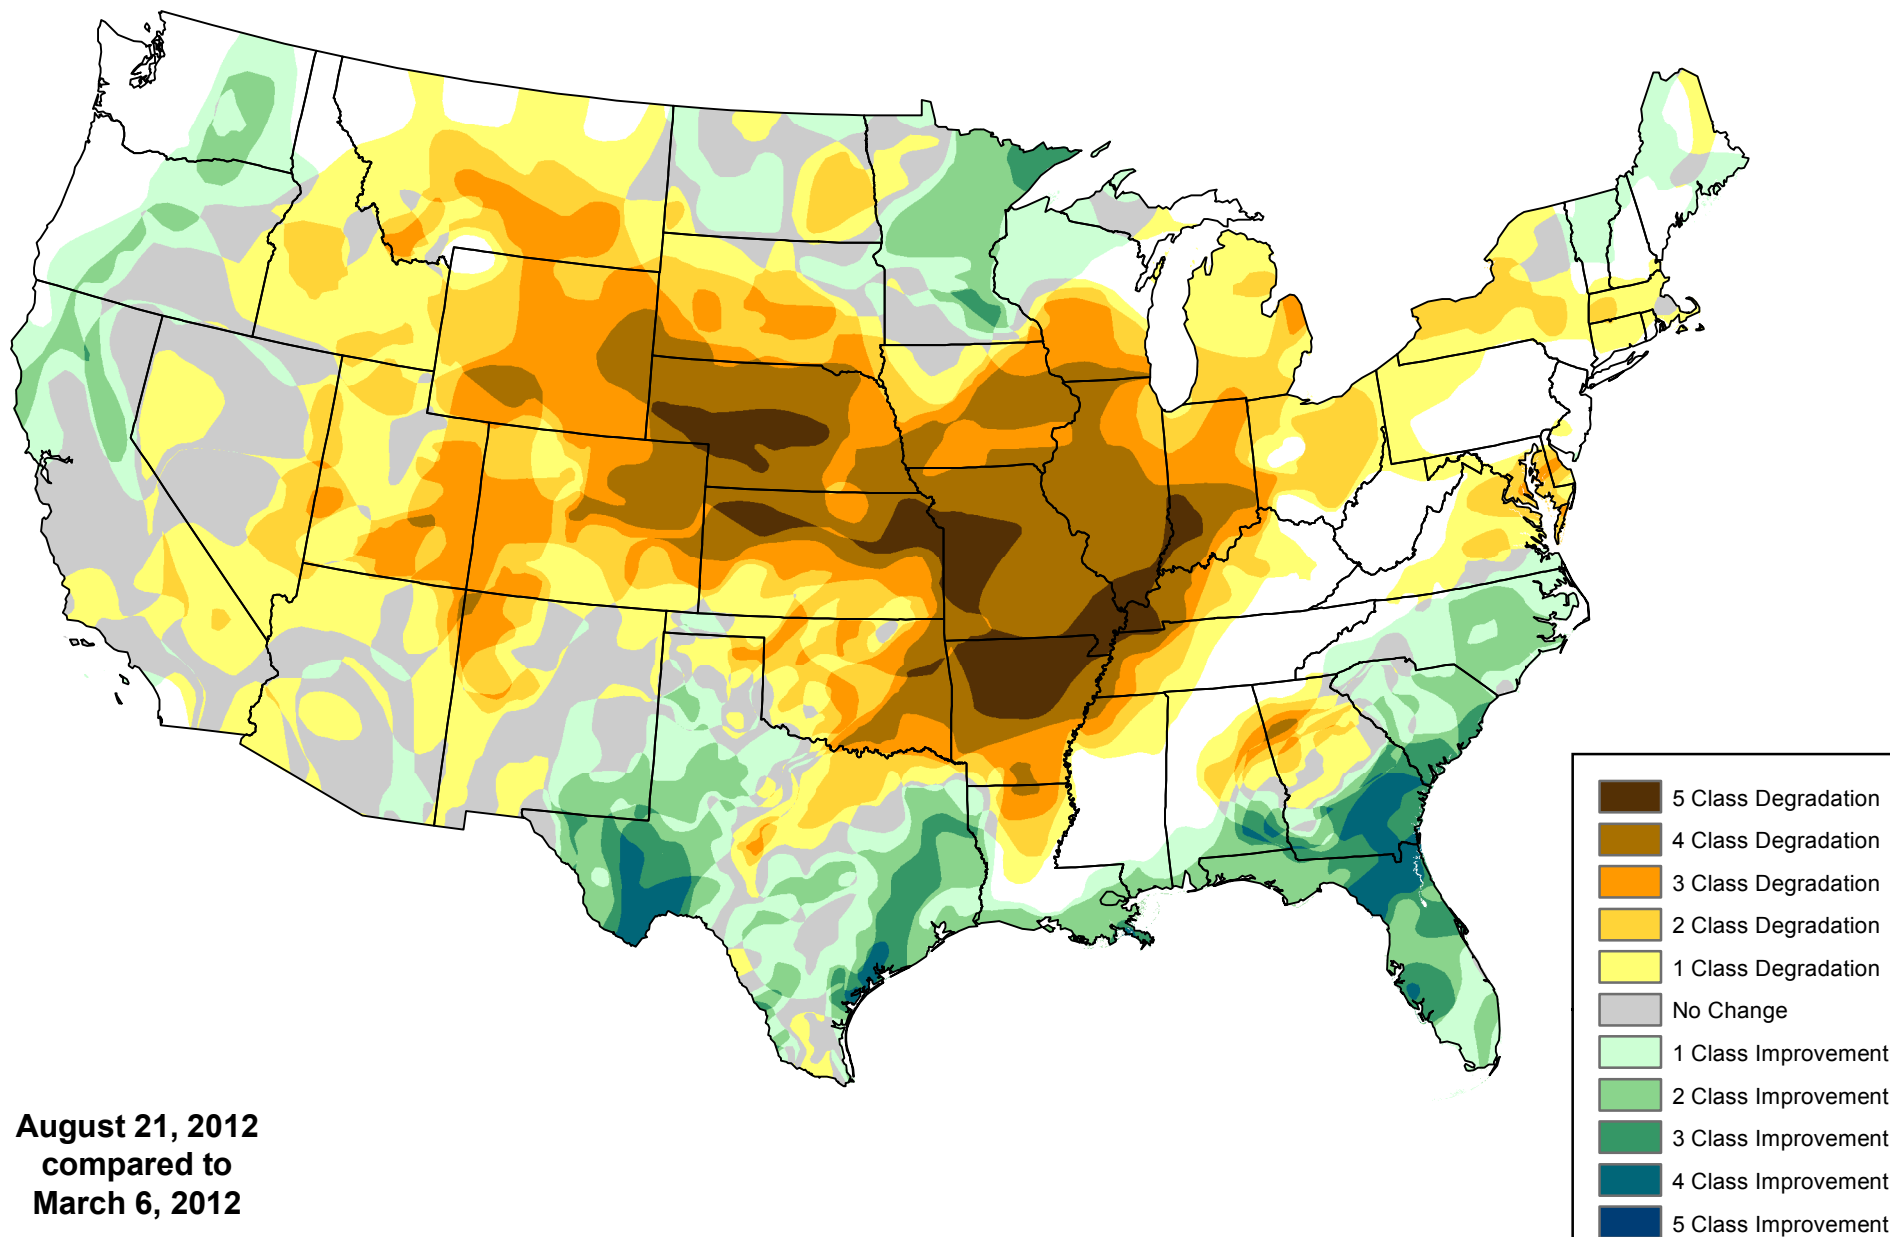

# U.S. Drought Monitor Class Change 6 Months

August 21, 2012  
compared to  
March 6, 2012