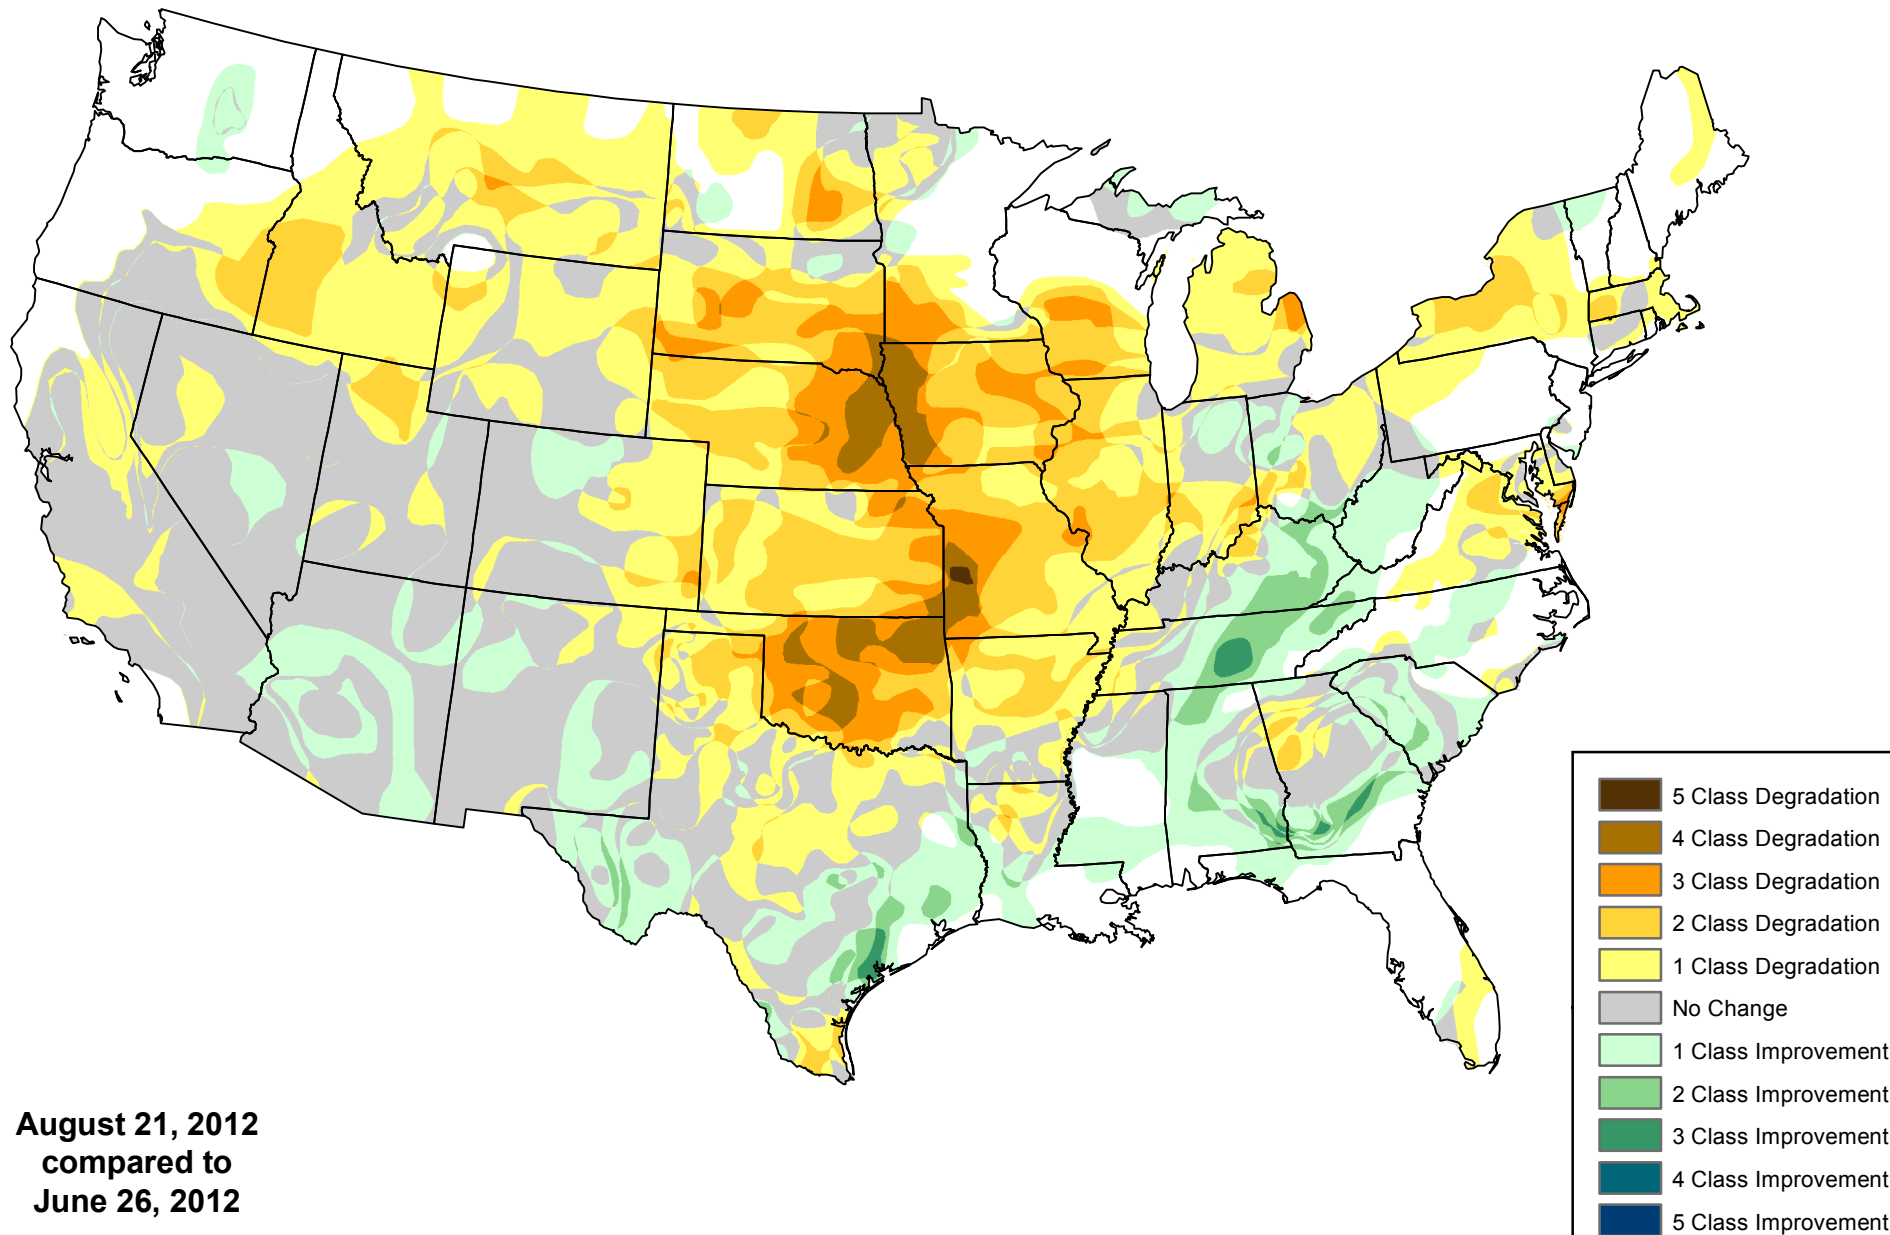

U.S. Drought Monitor Class Change 2 Months

August 21, 2012
compared to
June 26, 2012