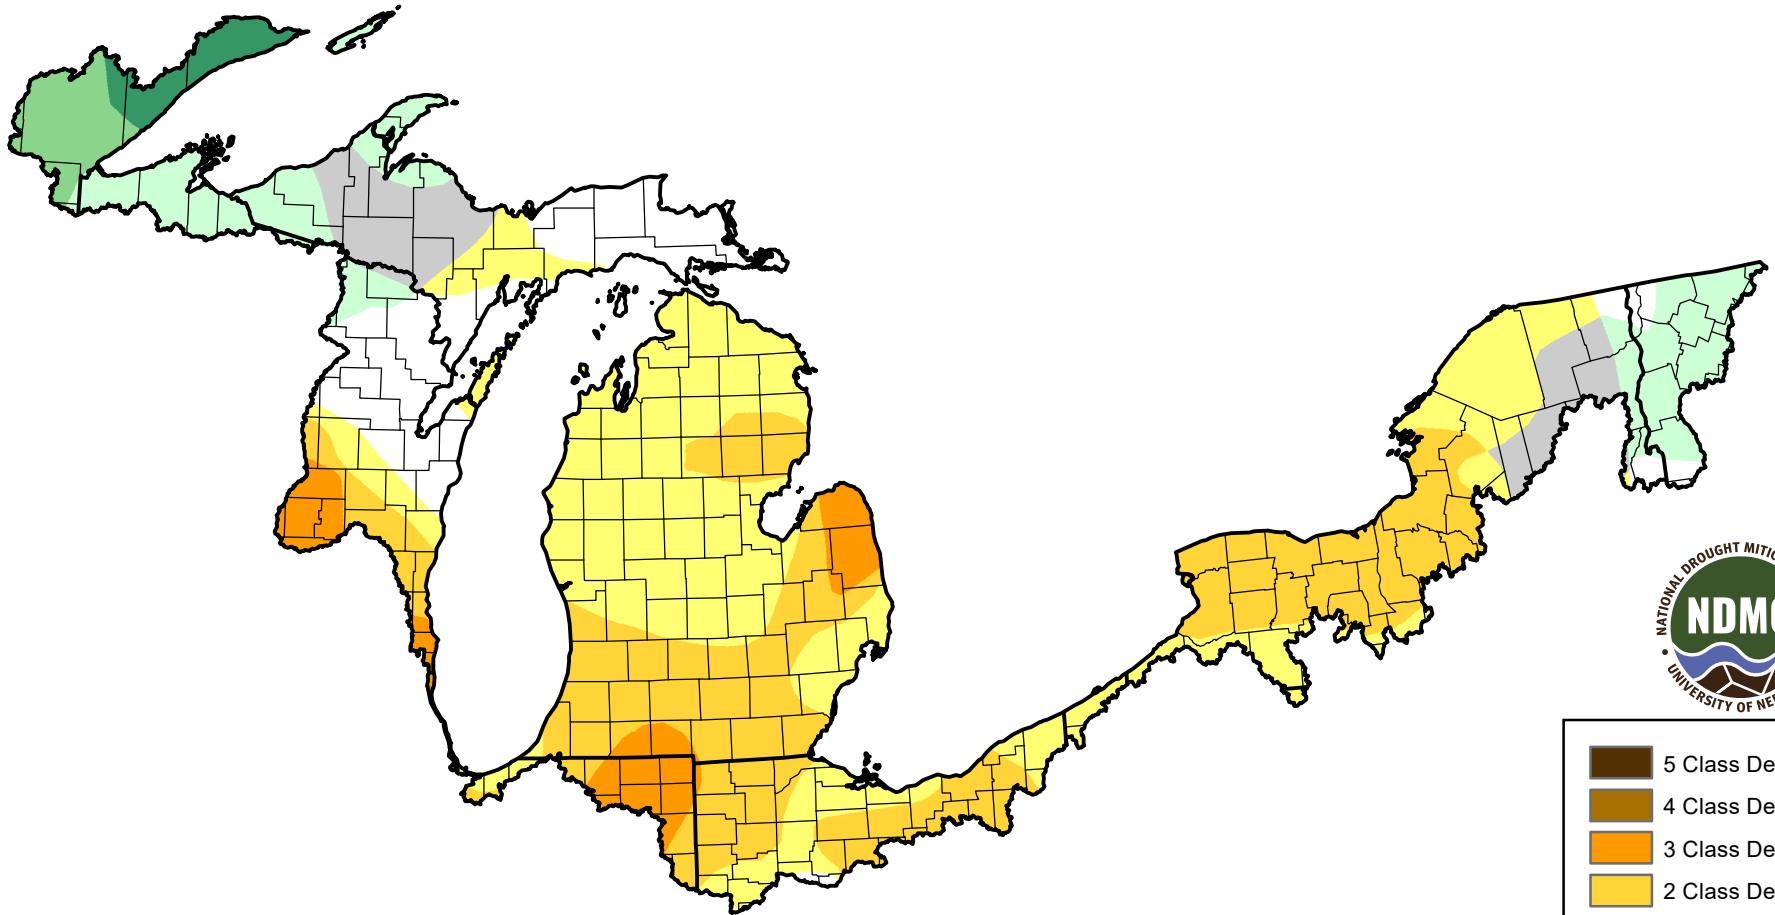

U.S. Drought Monitor Class Change - Great Lakes Watershed

26 Week

August 21, 2012
compared to
February 23, 2012

droughtmonitor.unl.edu

-  5 Class Degradation
-  4 Class Degradation
-  3 Class Degradation
-  2 Class Degradation
-  1 Class Degradation
-  No Change
-  1 Class Improvement
-  2 Class Improvement
-  3 Class Improvement
-  4 Class Improvement
-  5 Class Improvement