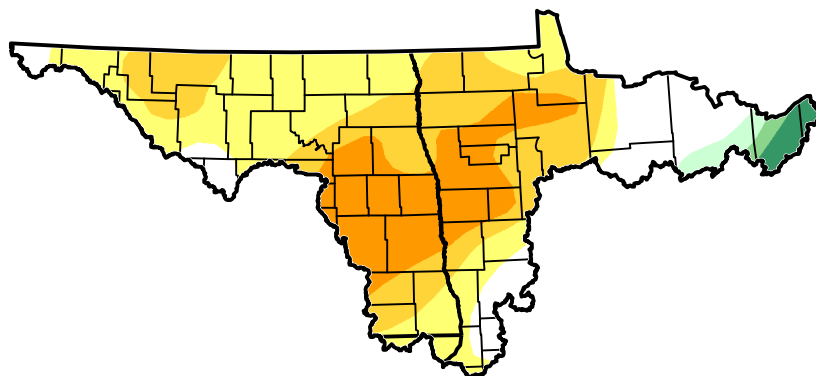

U.S. Drought Monitor Class Change - Souris-Red-Rainy Watershed 2 Years

August 21, 2012
compared to
August 24, 2010