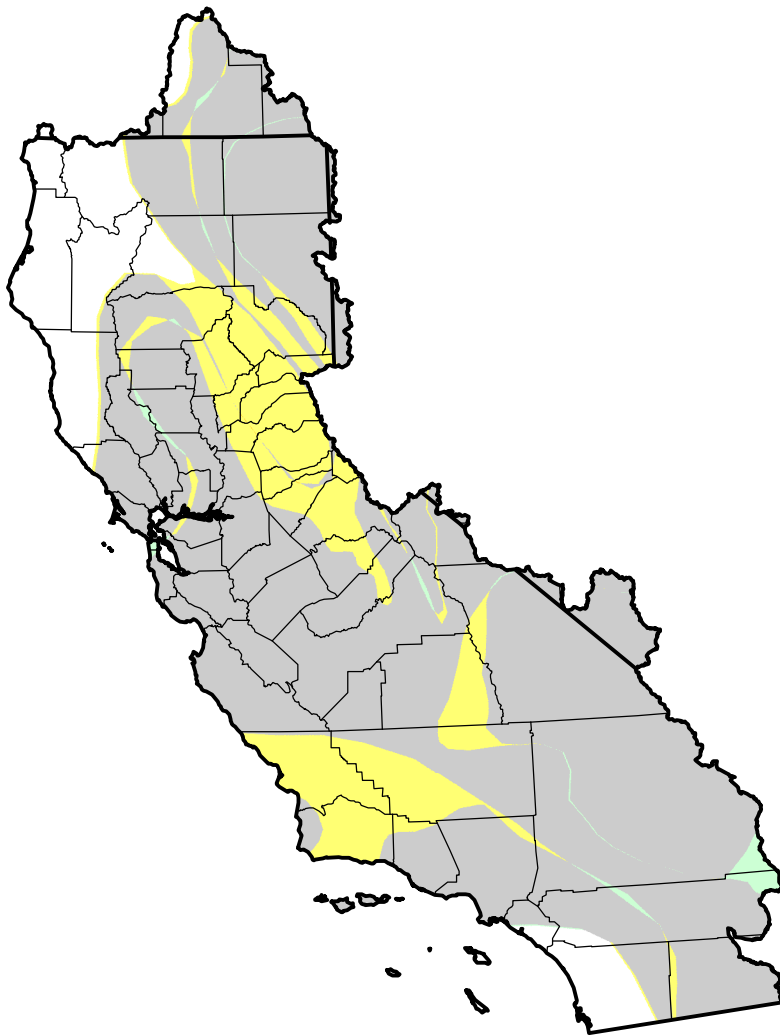

# U.S. Drought Monitor Class Change - California Watershed

## 8 Week

August 21, 2012  
compared to  
June 28, 2012

[droughtmonitor.unl.edu](http://droughtmonitor.unl.edu)