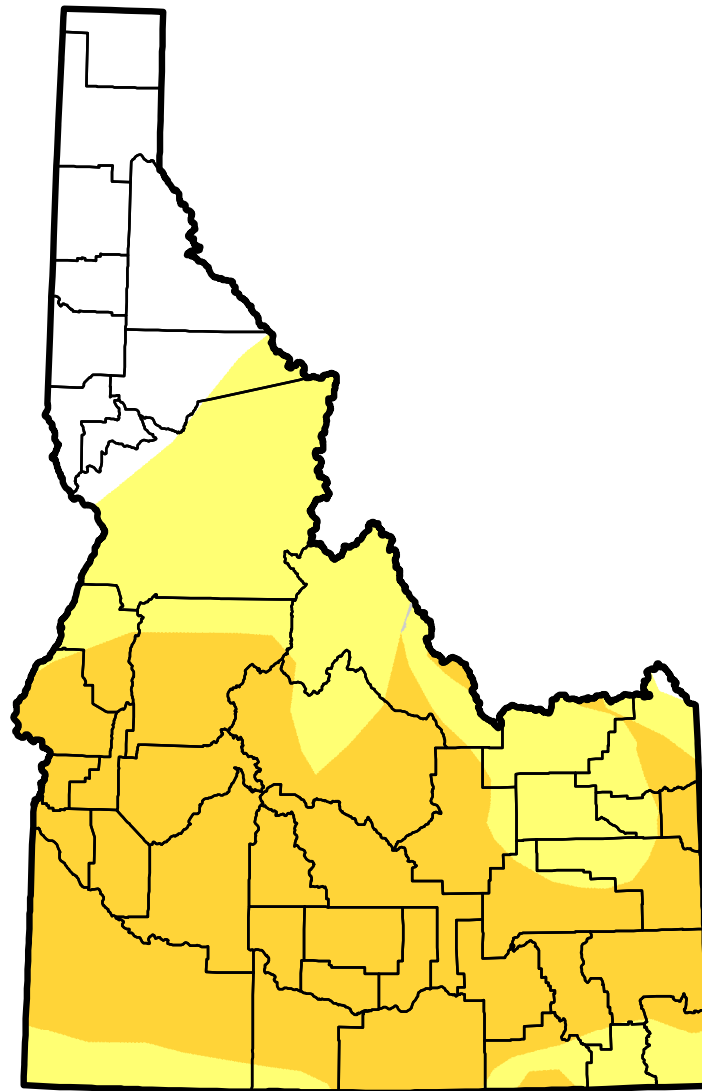

U.S. Drought Monitor Class Change - Idaho

13 Week

August 21, 2012
compared to
May 22, 2012