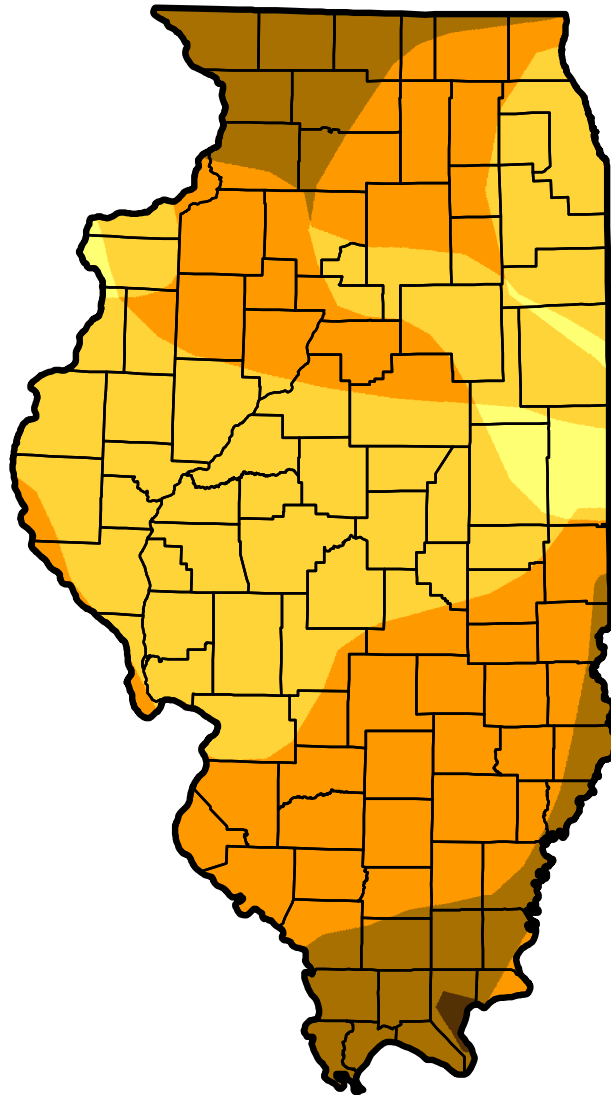

U.S. Drought Monitor Class Change - Illinois

1 Year

August 21, 2012
compared to
August 23, 2011