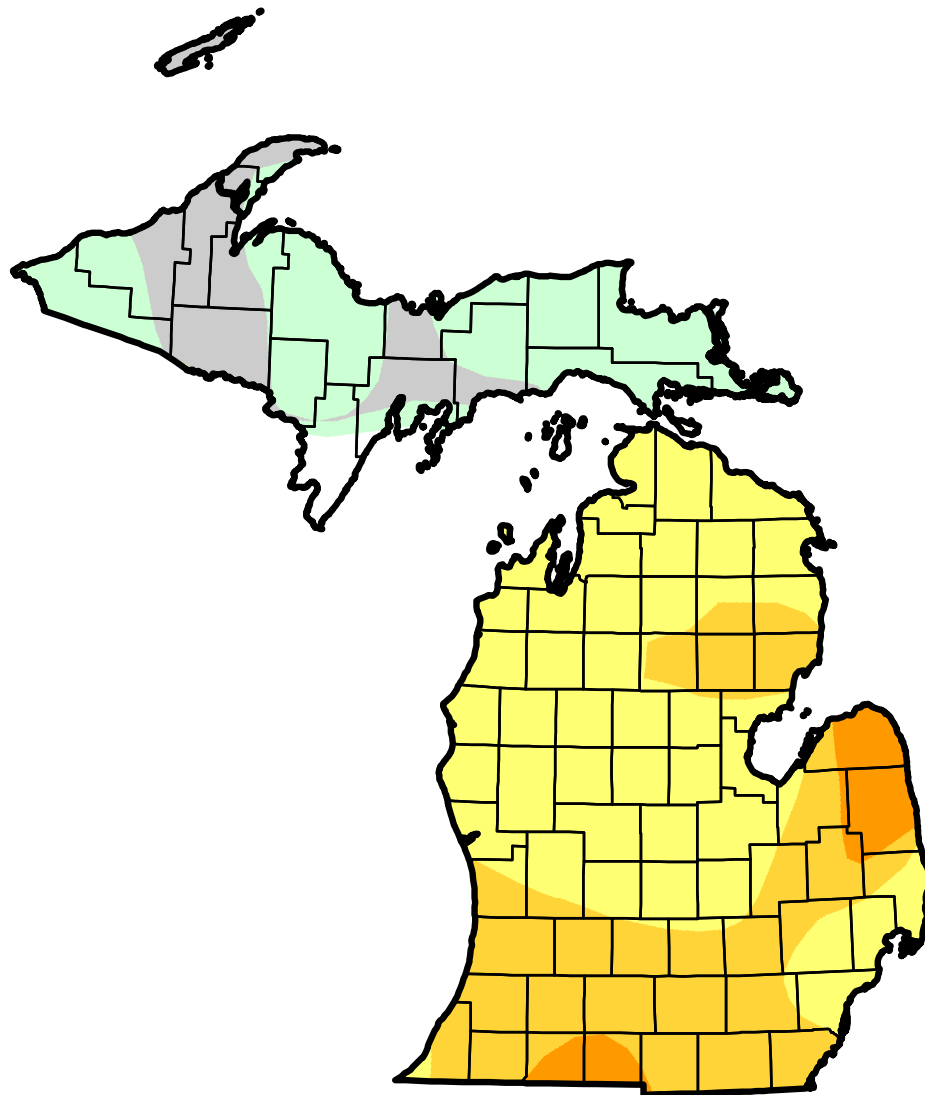

# U.S. Drought Monitor Class Change - Michigan

## 13 Week

August 21, 2012  
compared to  
May 22, 2012