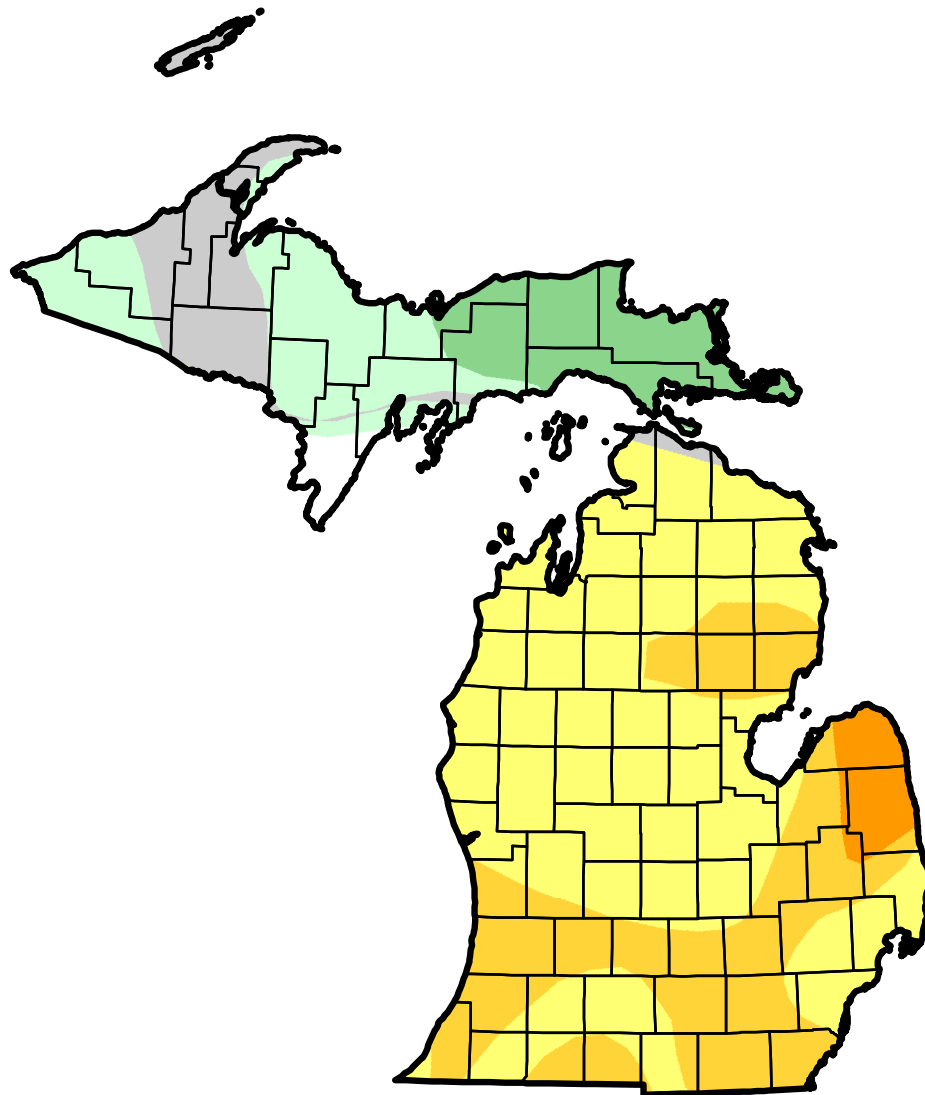

U.S. Drought Monitor Class Change - Michigan

3 months

August 21, 2012
compared to
May 29, 2012