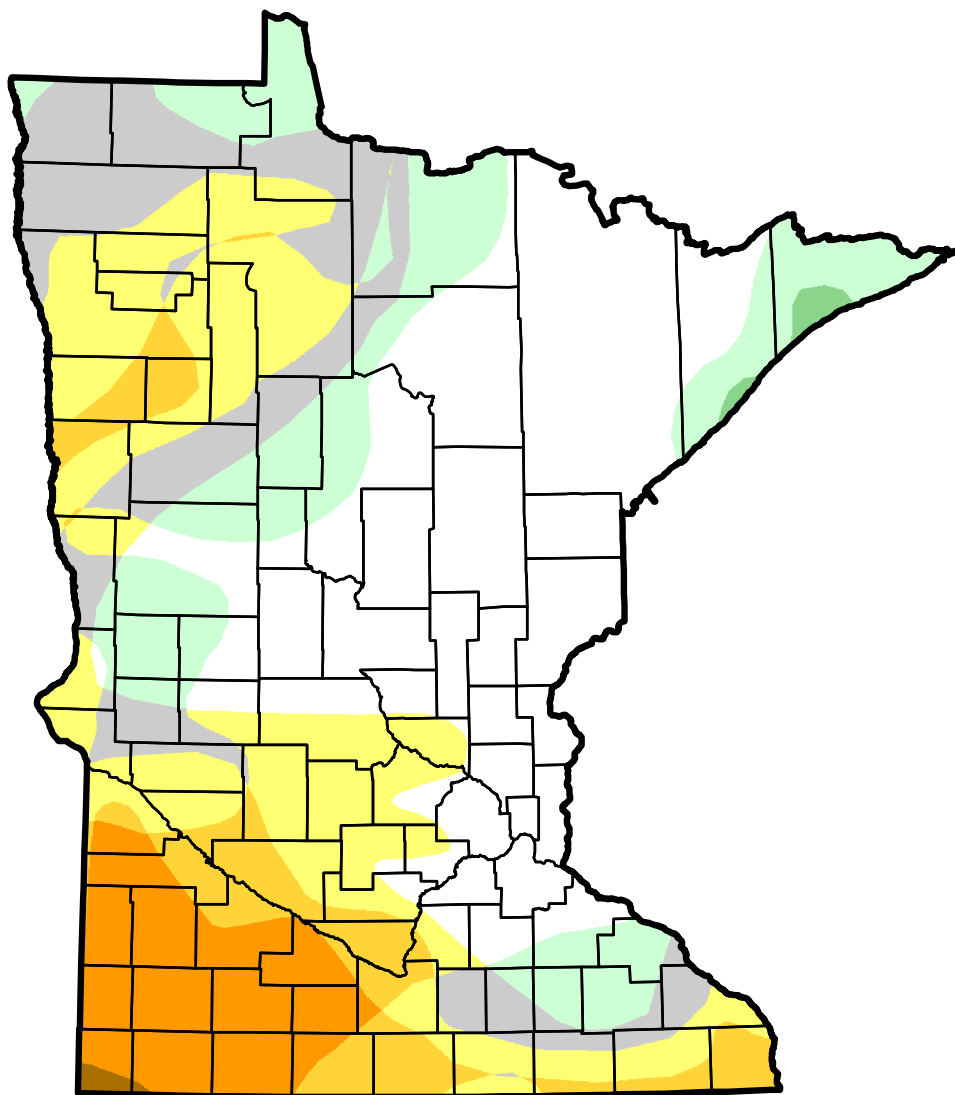

U.S. Drought Monitor Class Change - Minnesota

3 months

August 21, 2012
compared to
May 29, 2012