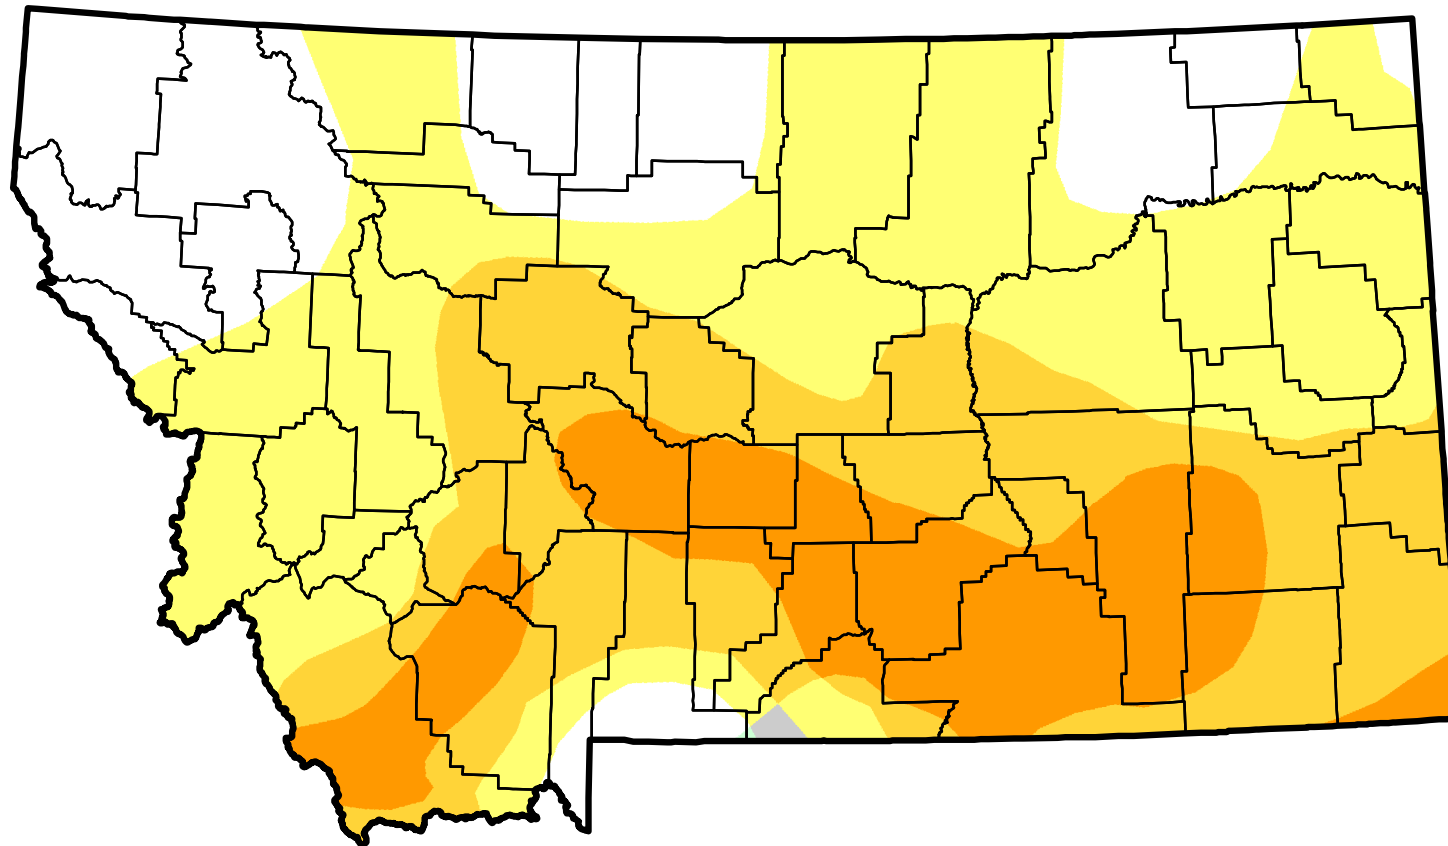

U.S. Drought Monitor Class Change - Montana

2 Years

August 21, 2012
compared to
August 24, 2010