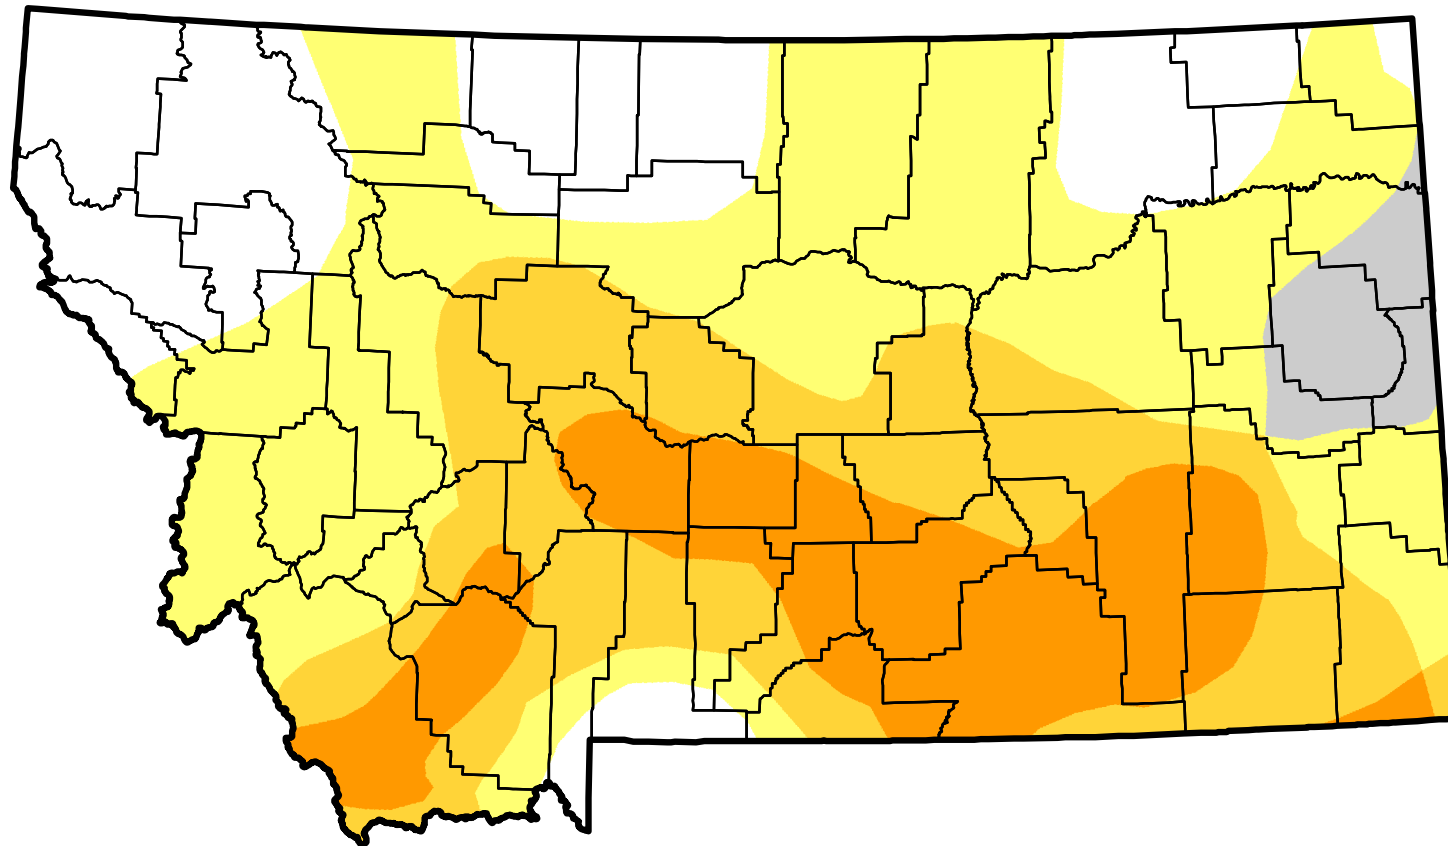

U.S. Drought Monitor Class Change - Montana

Start of Calendar Year

August 21, 2012
compared to
January 3, 2012