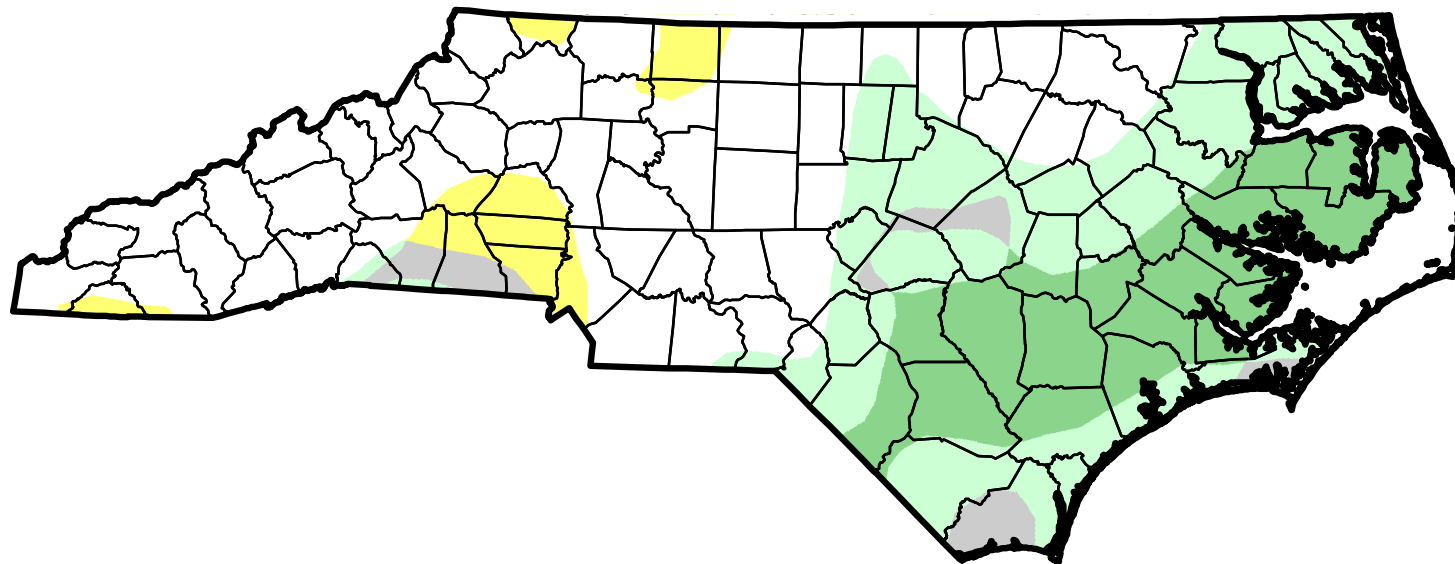

# U.S. Drought Monitor Class Change - North Carolina

## Start of Calendar Year

August 21, 2012  
compared to  
January 3, 2012