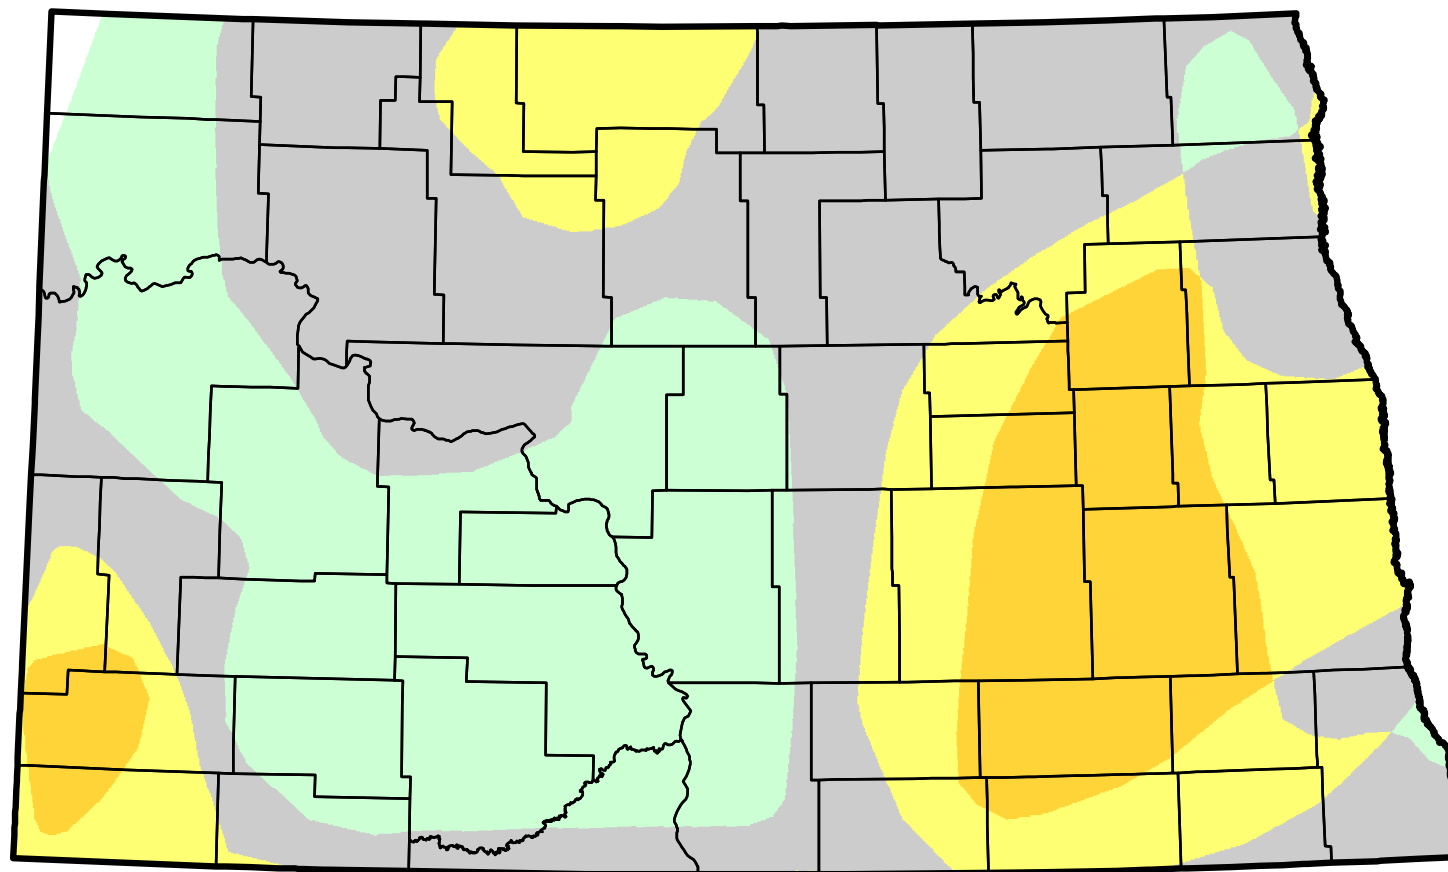

U.S. Drought Monitor Class Change - North Dakota

Start of Calendar Year

August 21, 2012
compared to
January 3, 2012