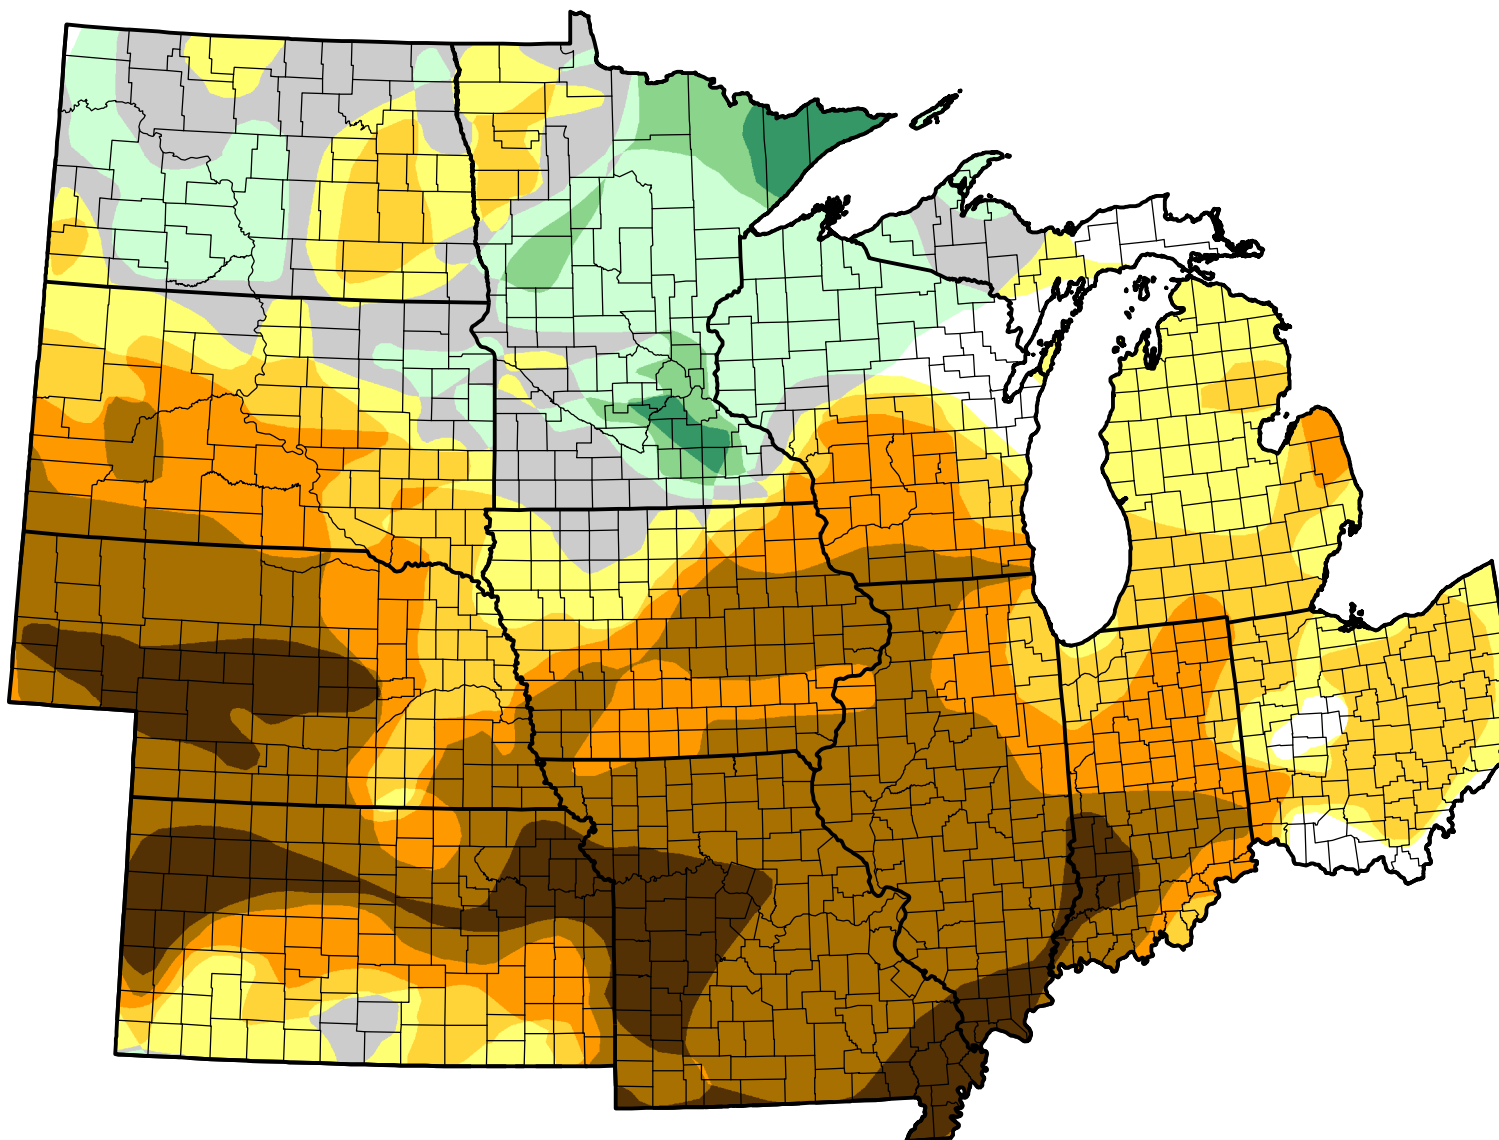

U.S. Drought Monitor Class Change - U2U North Central States

Start of Calendar Year

August 21, 2012
compared to
January 5, 2012

droughtmonitor.unl.edu

- 5 Class Degradation
- 4 Class Degradation
- 3 Class Degradation
- 2 Class Degradation
- 1 Class Degradation
- No Change
- 1 Class Improvement
- 2 Class Improvement
- 3 Class Improvement
- 4 Class Improvement
- 5 Class Improvement