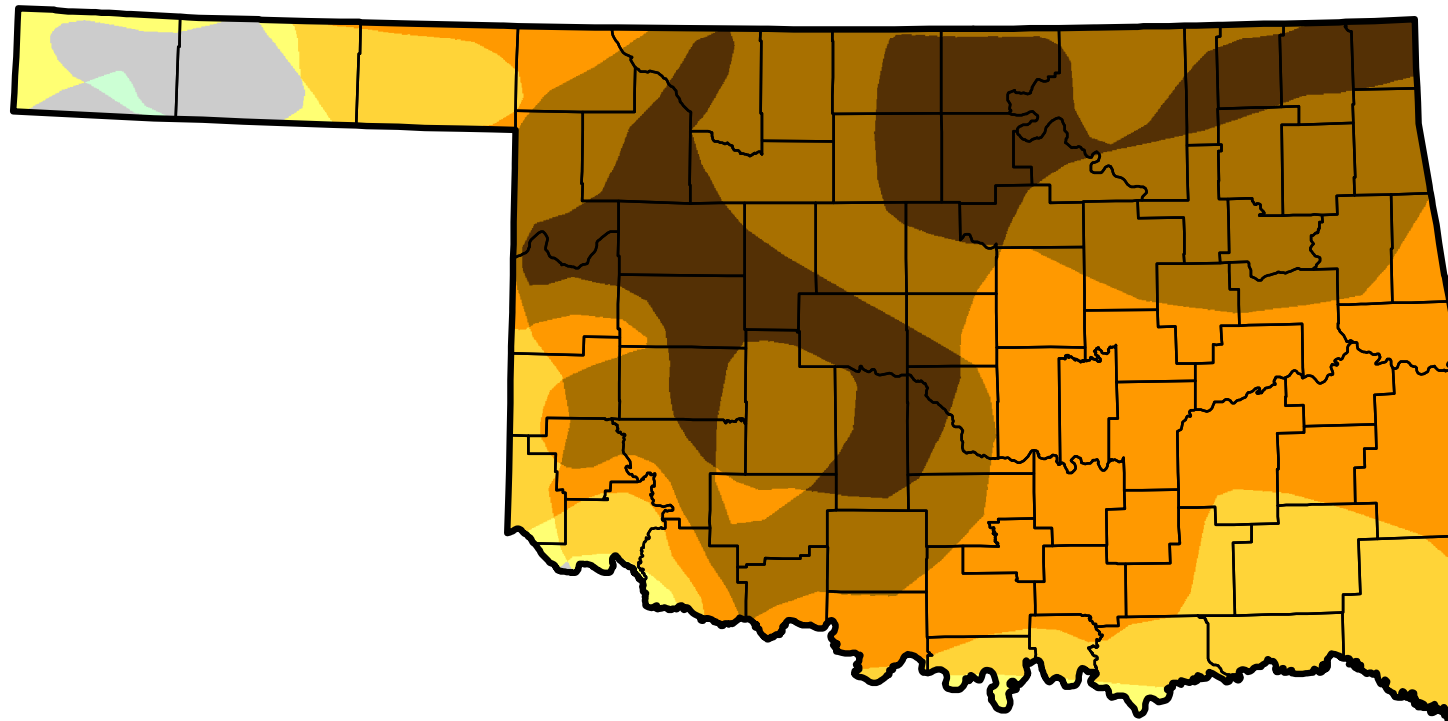

U.S. Drought Monitor Class Change - Oklahoma

13 Week

August 21, 2012
compared to
May 22, 2012