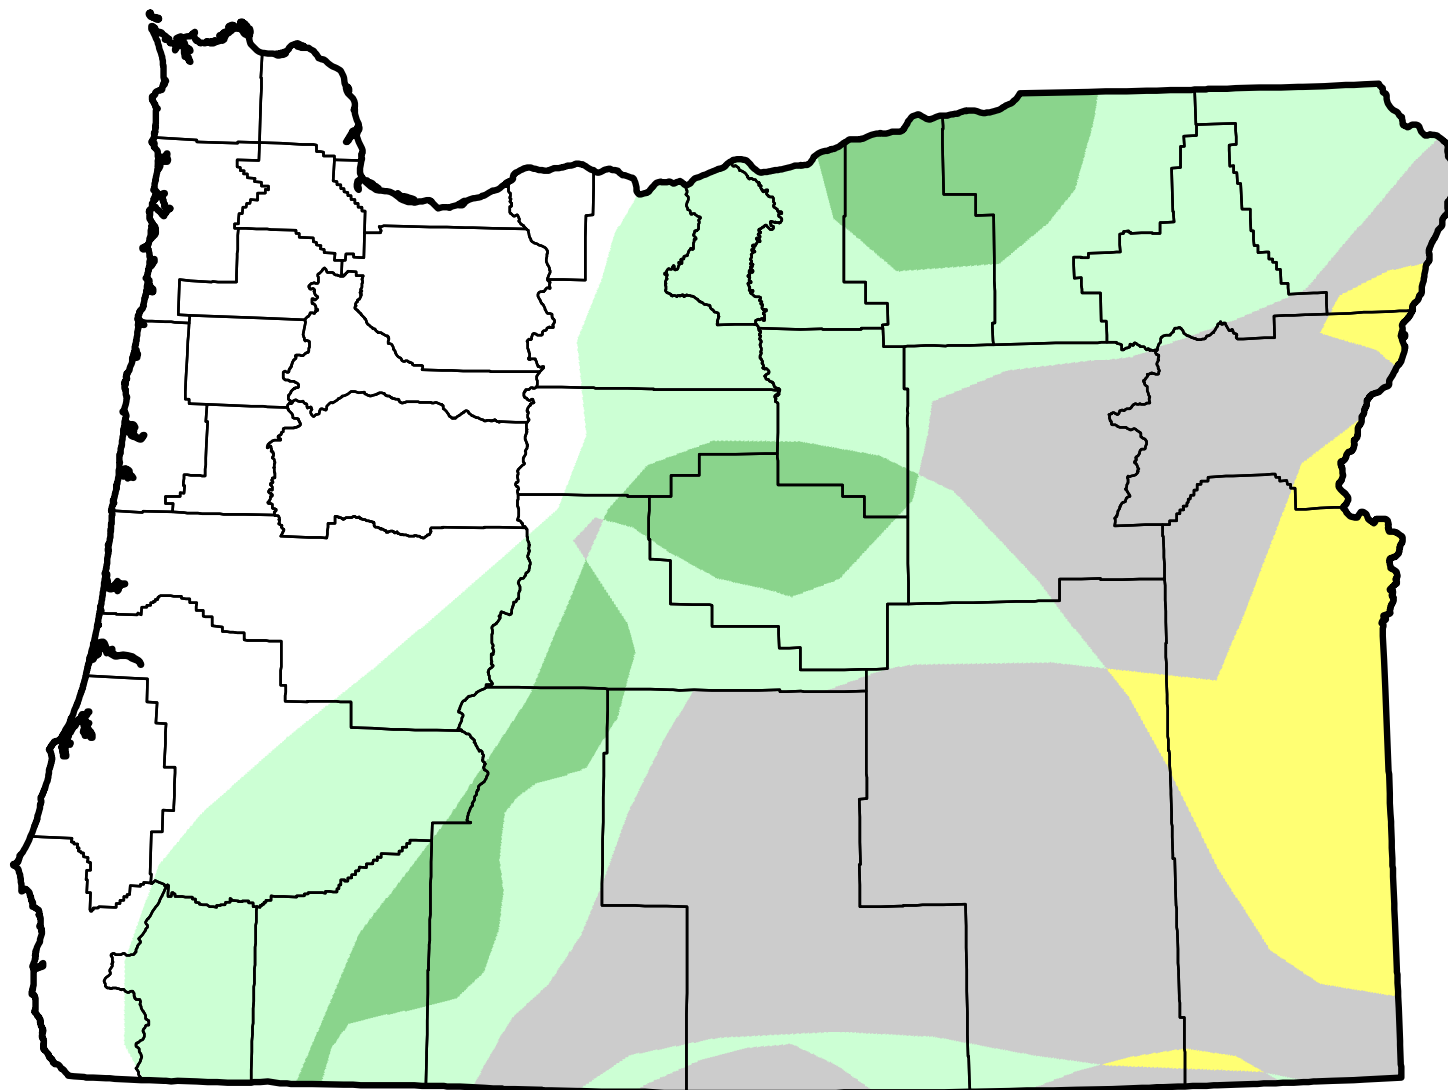

U.S. Drought Monitor Class Change - Oregon

6 Months

August 21, 2012
compared to
March 6, 2012