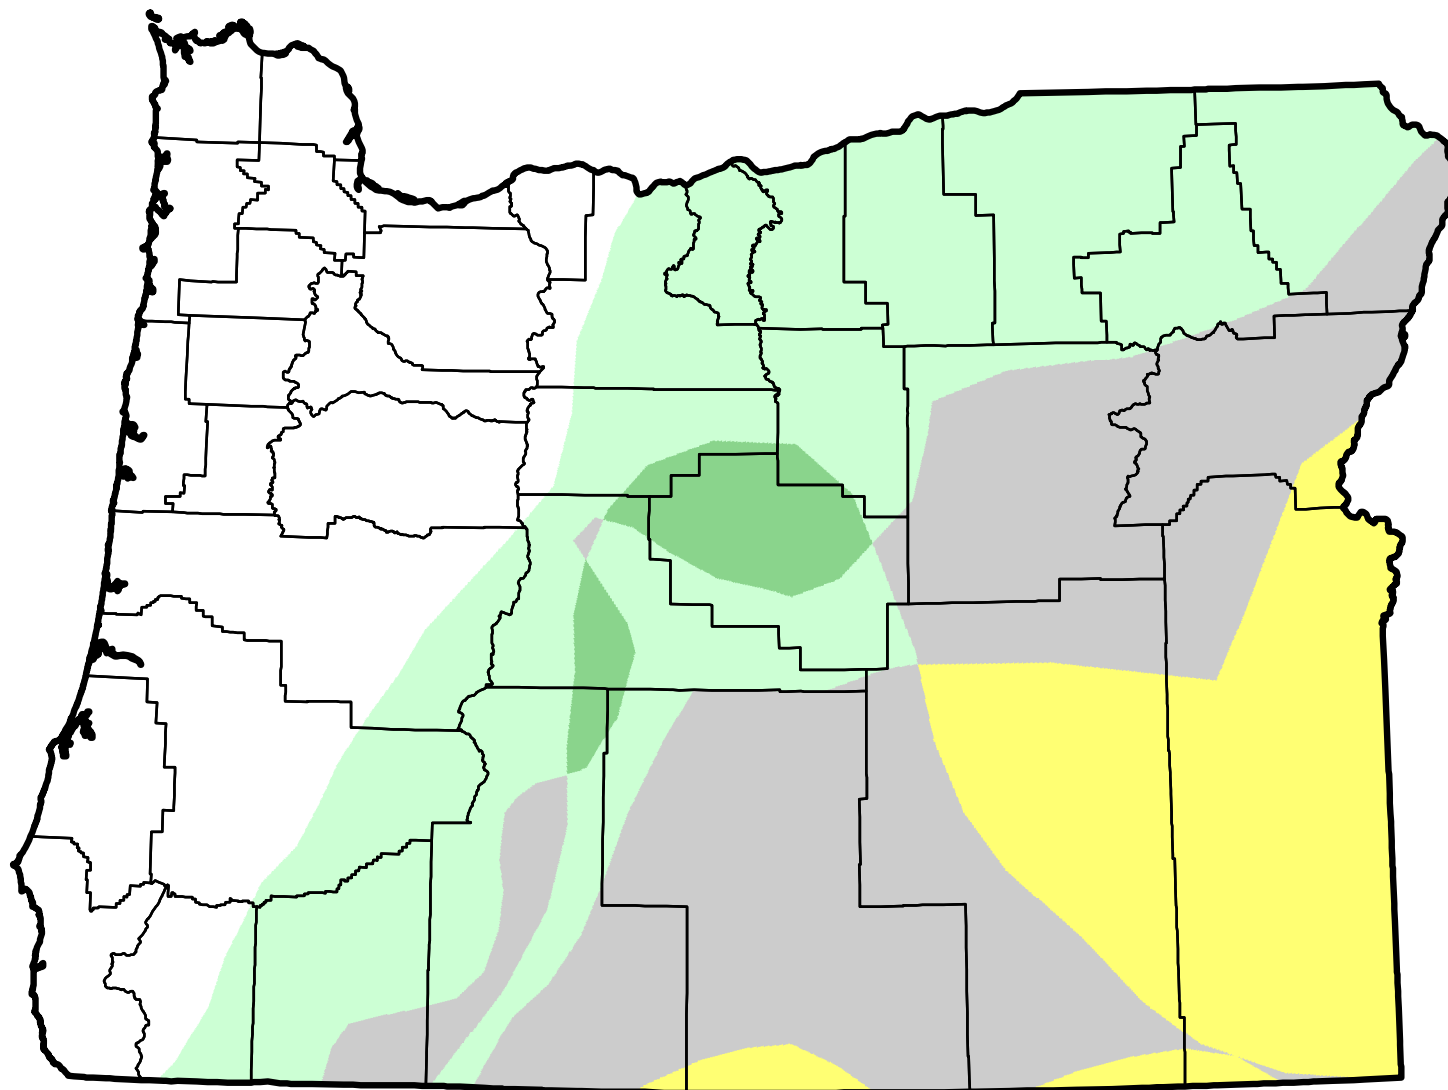

# U.S. Drought Monitor Class Change - Oregon

Start of Calendar Year

August 21, 2012  
compared to  
January 3, 2012

- 5 Class Degradation
- 4 Class Degradation
- 3 Class Degradation
- 2 Class Degradation
- 1 Class Degradation
- No Change
- 1 Class Improvement
- 2 Class Improvement
- 3 Class Improvement
- 4 Class Improvement
- 5 Class Improvement