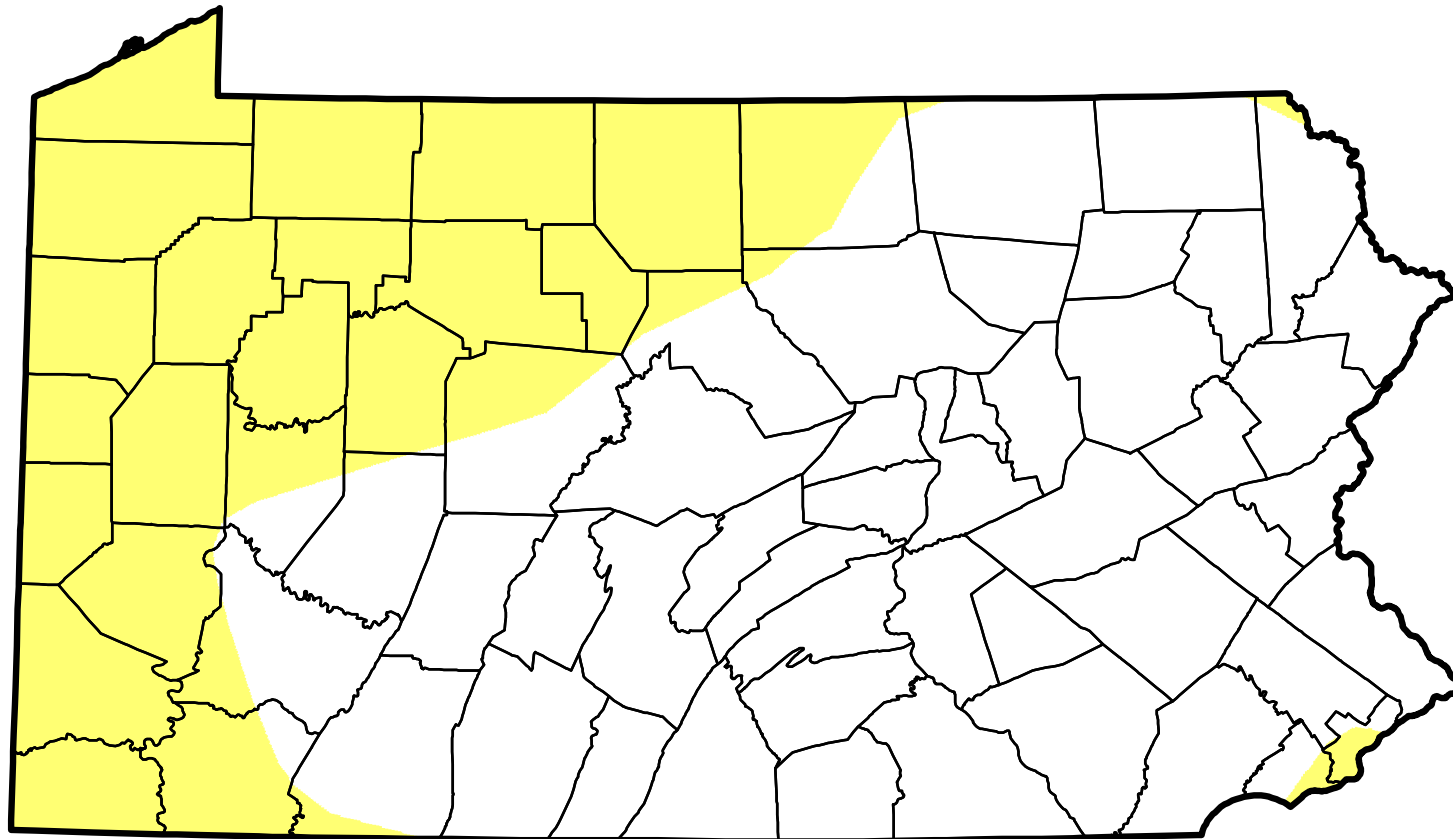

U.S. Drought Monitor Class Change - Pennsylvania 6 Months

August 21, 2012
compared to
March 6, 2012