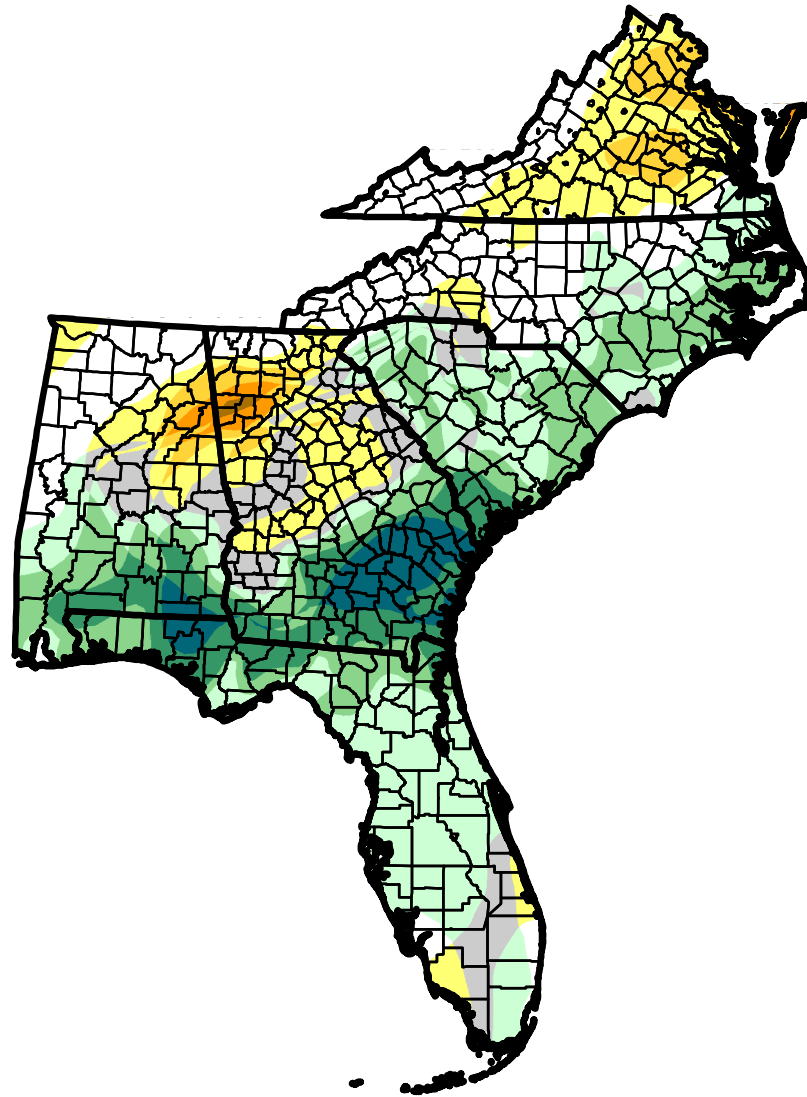

U.S. Drought Monitor Class Change - Southeast

Start of Calendar Year

August 21, 2012
compared to
January 3, 2012