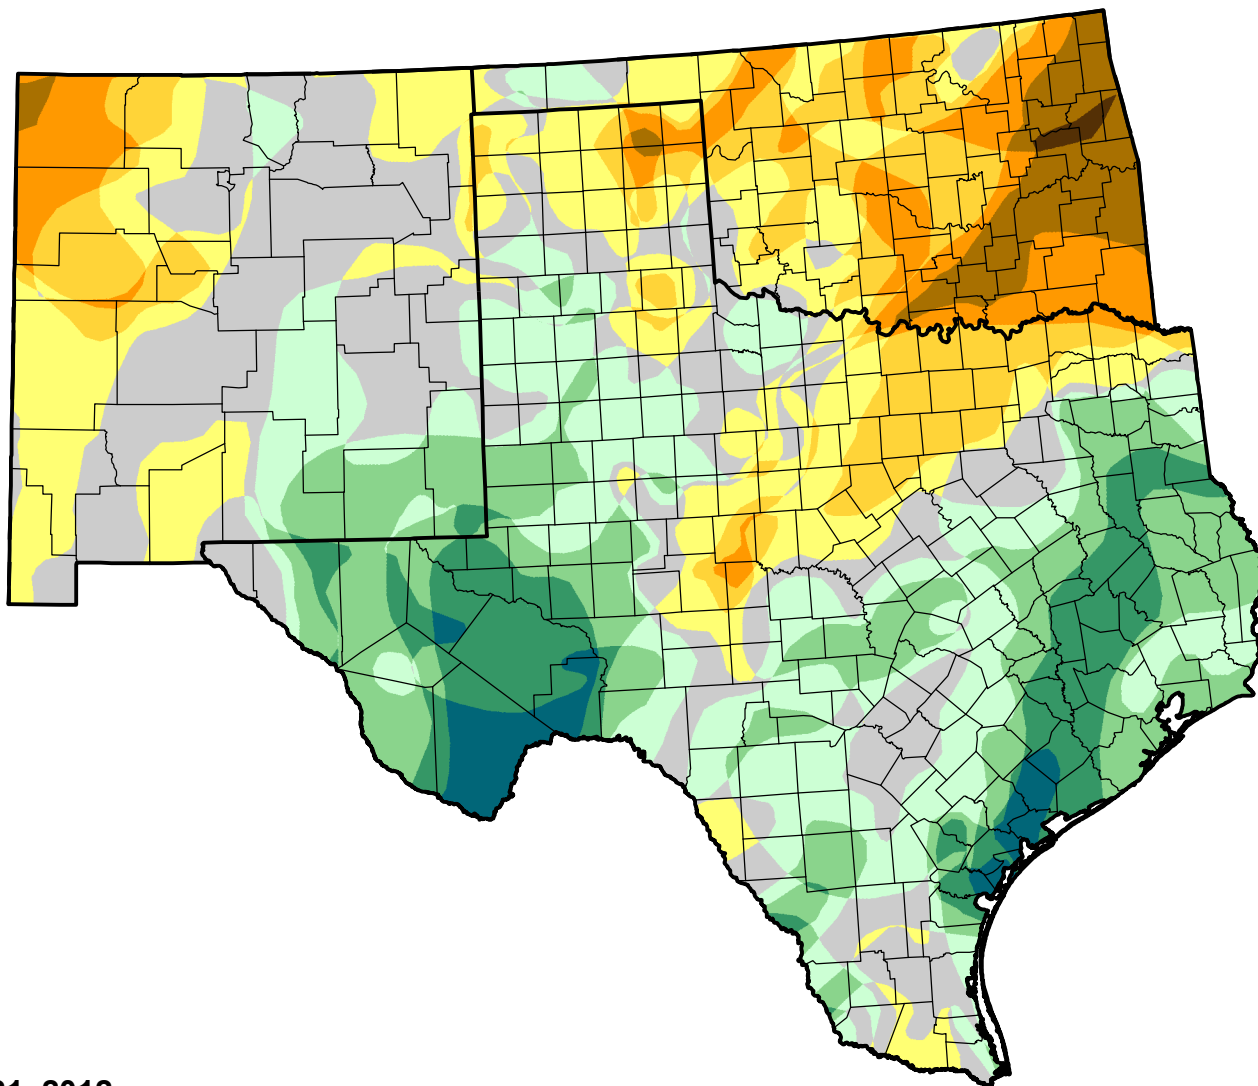

U.S. Drought Monitor Class Change - Southern Plains RDEWS

26 Week

August 21, 2012
compared to
February 23, 2012

droughtmonitor.unl.edu

-  5 Class Degradation
-  4 Class Degradation
-  3 Class Degradation
-  2 Class Degradation
-  1 Class Degradation
-  No Change
-  1 Class Improvement
-  2 Class Improvement
-  3 Class Improvement
-  4 Class Improvement
-  5 Class Improvement