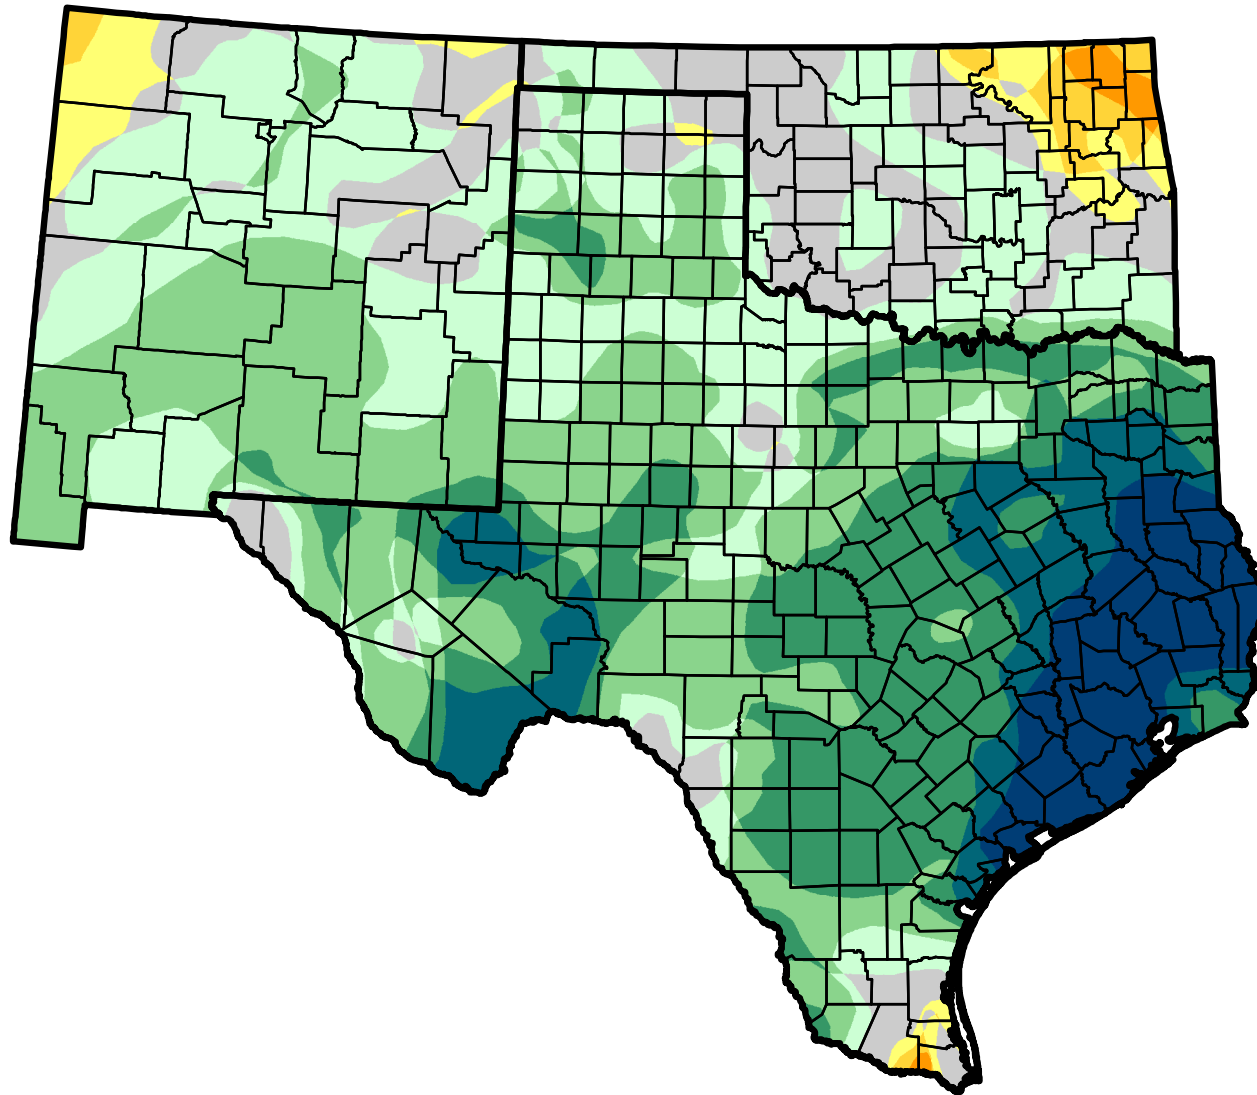

U.S. Drought Monitor Class Change - Southern Plains Area

1 Year

August 21, 2012
compared to
August 23, 2011