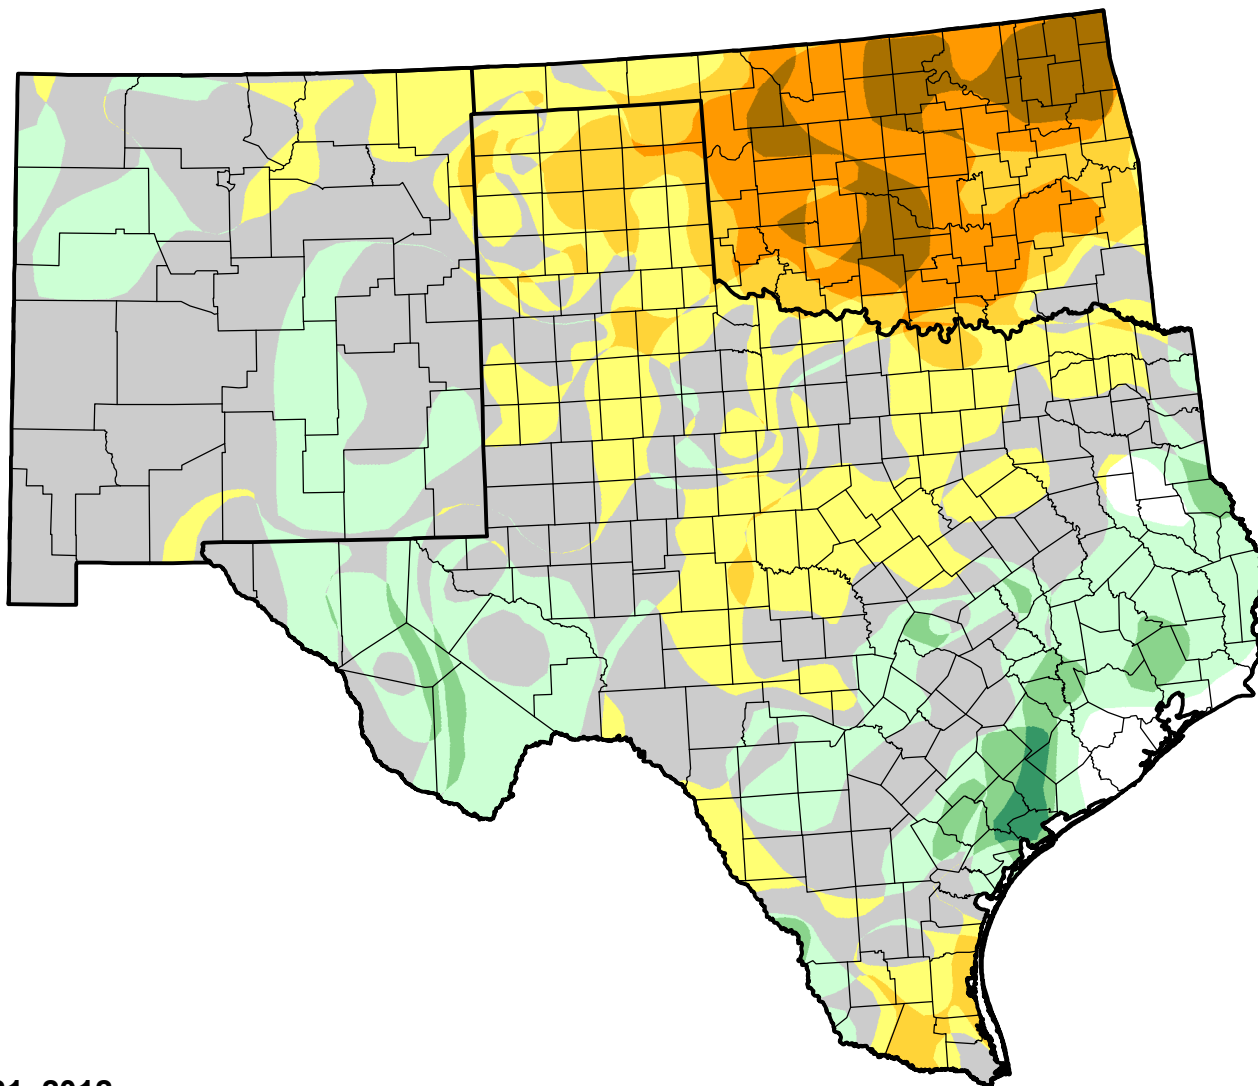

# U.S. Drought Monitor Class Change - Southern Plains RDEWS

## 8 Week

August 21, 2012  
compared to  
June 28, 2012

[droughtmonitor.unl.edu](http://droughtmonitor.unl.edu)