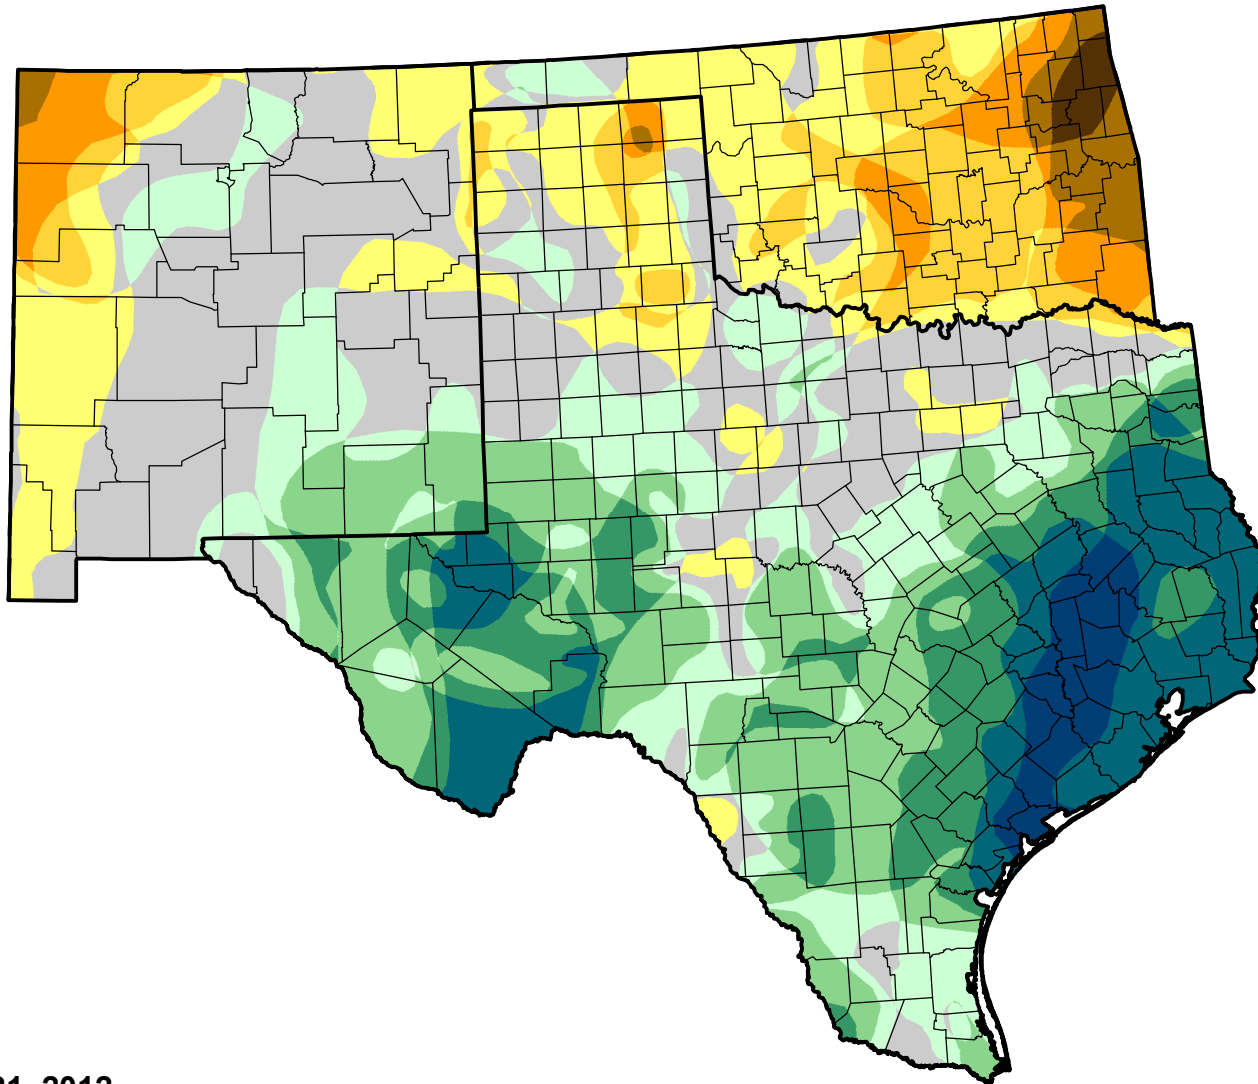

U.S. Drought Monitor Class Change - Southern Plains RDEWS

Start of Calendar Year

August 21, 2012
compared to
January 5, 2012

droughtmonitor.unl.edu

-  5 Class Degradation
-  4 Class Degradation
-  3 Class Degradation
-  2 Class Degradation
-  1 Class Degradation
-  No Change
-  1 Class Improvement
-  2 Class Improvement
-  3 Class Improvement
-  4 Class Improvement
-  5 Class Improvement