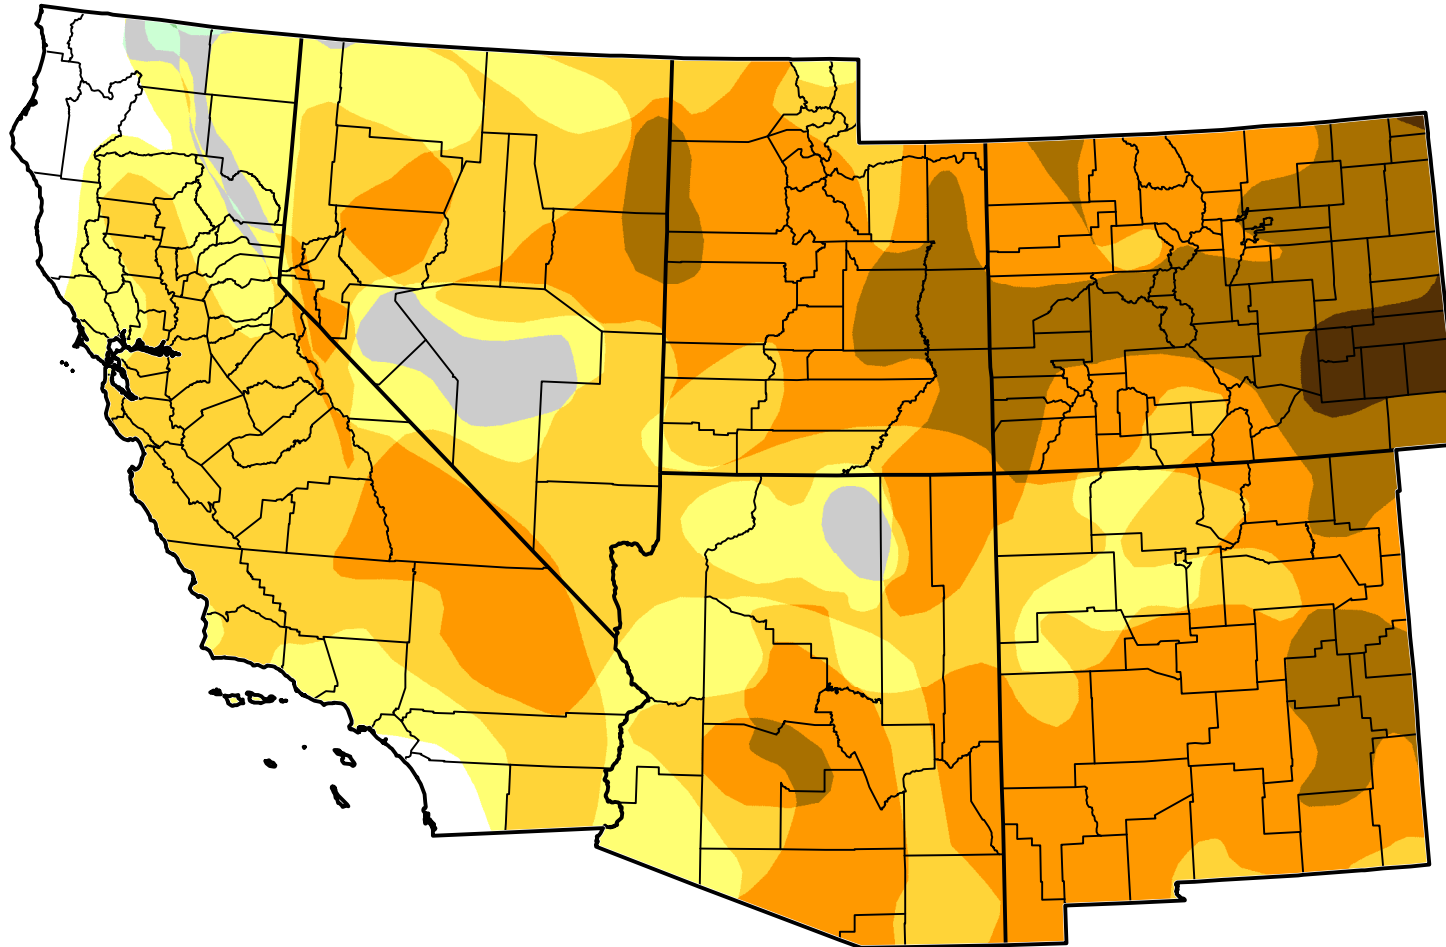

U.S. Drought Monitor Class Change - Southwest 2 Years

August 21, 2012
compared to
August 24, 2010

- 5 Class Degradation
- 4 Class Degradation
- 3 Class Degradation
- 2 Class Degradation
- 1 Class Degradation
- No Change
- 1 Class Improvement
- 2 Class Improvement
- 3 Class Improvement
- 4 Class Improvement
- 5 Class Improvement