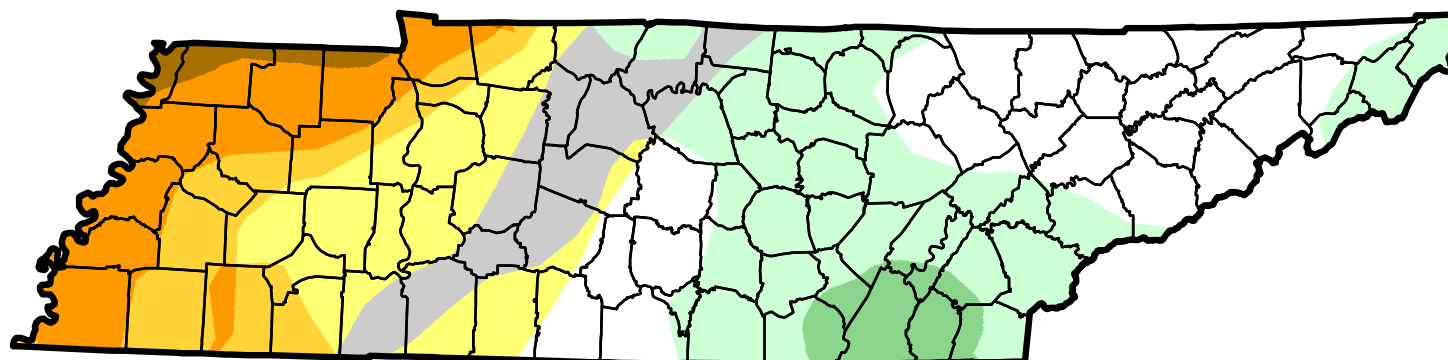

U.S. Drought Monitor Class Change - Tennessee

1 Year

August 21, 2012
compared to
August 23, 2011